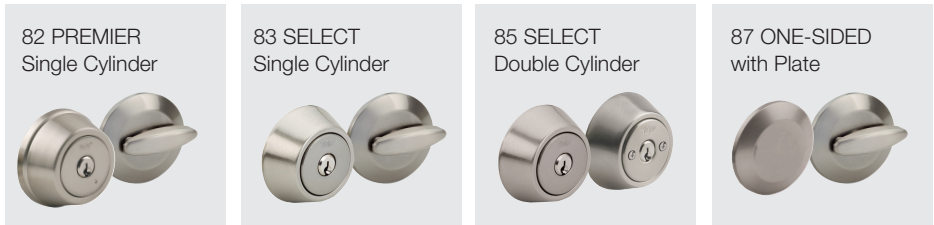

Deadbolt selection