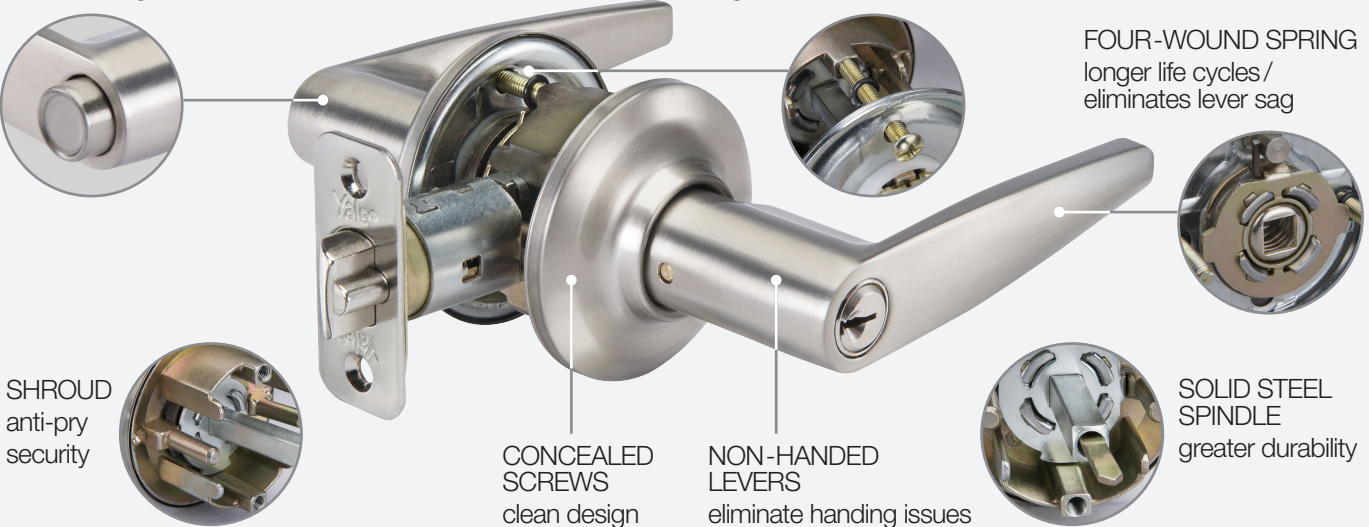

QuickShip™ Knob	US3	US5	US10BP	US10BE	US15	US15A	US26	US26D	GM	BSP
BRIDGEPORT	•				•			•		
CAMBRIDGE	•	•	•		•	•	•	•	•	•
DARTMOUTH	•		•		•					
OXFORD			•		•					
ROSETTE OPTION										
OVAL/TRAD	•		•		•					

Does your lock have these features?

PUSH BUTTON LOCKING
panic-free egress

PRE-INSTALLED SCREWS
aligned for ease of installation

FOUR-WOUND SPRING
longer life cycles /
eliminates lever sag

SHROUD
anti-pry
security

CONCEALED SCREWS
clean design

NON-HANDED LEVERS
eliminate handing issues

SOLID STEEL SPINDLE
greater durability

Lever selection

DIMENSIONS	A	B	C
ACADEMY	2 9/16"	2 7/16"	4 19/64"
AUGUSTA	2 9/16"	2 1/2"	4 3/4"
CHARLESTON	2 9/16"	2 1/2"	5 3/8"
DELAWARE	2 9/16"	2 3/4"	4 5/8"
KINCAID	2 9/16"	2 7/16"	4 1/2"
MARINA	2 9/16"	3 5/16"	4 7/8"
McCLURE	2 9/16"	2 7/16"	4 3/16"
MILAN	2 9/16"	2 7/16"	4 1/16"
MONROE	2 9/16"	2 7/16"	4 5/8"
NORWOOD	2 9/16"	2 1/2"	4 7/32"
PACIFIC BEACH	2 9/16"	2 7/16"	4 3/4"
VALDOSTA	2 9/16"	2 1/2"	4 5/8"
VIRGO	2 9/16"	2 9/16"	4 1/2"