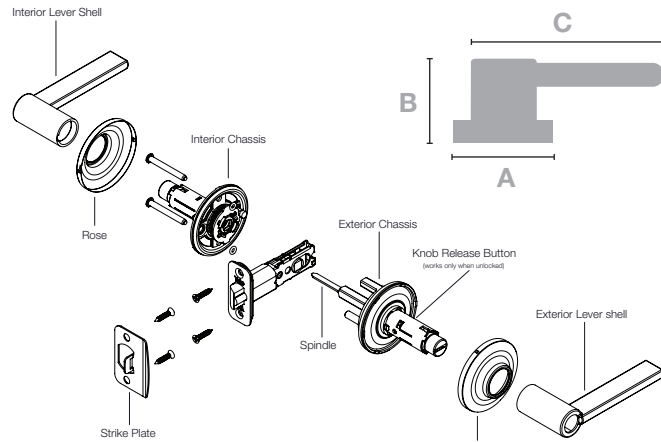

Does your lock have these features?

PUSH BUTTON LOCKING
panic-free egress

PRE-INSTALLED SCREWS
aligned for ease of installation

FOUR-WOUND SPRING
longer life cycles /
eliminates lever sag

SHROUD
anti-pry
security

CONCEALED SCREWS
clean design

NON-HANDED LEVERS
eliminate handing issues

SOLID STEEL SPINDLE
greater durability

Lever selection

DIMENSIONS	A	B	C
ACADEMY	2 9/16"	2 7/16"	4 19/64"
AUGUSTA	2 9/16"	2 1/2"	4 3/4"
CHARLESTON	2 9/16"	2 1/2"	5 3/8"
DELAWARE	2 9/16"	2 3/4"	4 5/8"
KINCAID	2 9/16"	2 7/16"	4 1/2"
MARINA	2 9/16"	3 5/16"	4 7/8"
McCLURE	2 9/16"	2 7/16"	4 3/16"
MILAN	2 9/16"	2 7/16"	4 1/16"
MONROE	2 9/16"	2 7/16"	4 5/8"
NORWOOD	2 9/16"	2 1/2"	4 7/32"
PACIFIC BEACH	2 9/16"	2 7/16"	4 3/4"
VALDOSTA	2 9/16"	2 1/2"	4 5/8"
VIRGO	2 9/16"	2 9/16"	4 1/2"