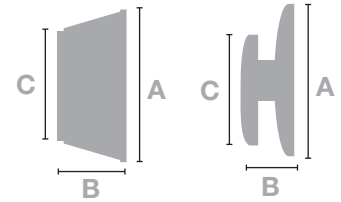

FUNCTIONS
DEADBOLT
SINGLE CYLINDER PREMIER 82
SINGLE CYLINDER SELECT 83
DOUBLE CYLINDER SELECT 85
ONE-SIDED WITH PLATE 87

QuickShip™	US3	US5	US10BP	US10BE	US15	US15A	US26	US26D	GM	BSP
SINGLE CYL 82	•	•	•		•	•		•		•
SINGLE CYL 83	•		•		•	•	•	•	•	
DOUBLE CYL 85	•		•		•	•				•
ONE-SIDED 87