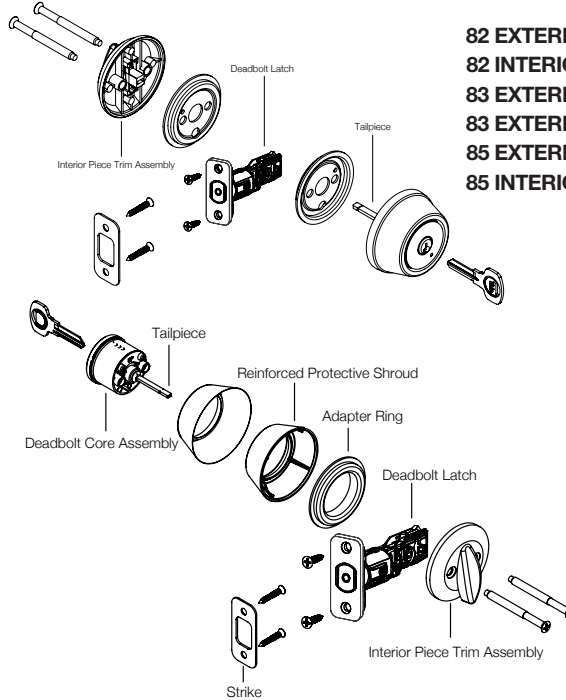

Deadbolt Specifications

Door Specs	2 1/8" Face Bore 1" Edge Bore 2 3/8" or 2 3/4" Backset
	Box Pack: Latch Face 1" x 2 1/4" RC (Round Corner) SC (Square Corner, optional)
Latch	Box Pack: Adjustable 2 3/8" to 2 3/4" RC RC (Round Corner)
Door Thickness	1 3/8" to 1 3/4" 2" to 2 1/4"
Requires Ext. Kit 07600; 83 Select Single Cylinder Only	
Cylinder	6 Pin Cylinder (KW-1 Compatible)
Keying	Box Pack: KA3 (Keyed Alike)
Faceplate	1" W x 2 1/4" H RC (Round Corner)
Strike	Box Pack: 1 1/8" x 2 1/4" RC (Round Corner)
Certified ANSI/BHMA	A156.2 Series 4000 Grade 2 BHMA CERTIFIED

DIMENSIONS	A	B	C
82 EXTERIOR	2 19/32"	1 1/8"	2"
82 INTERIOR	2 19/32"	1 9/64"	1 31/32"
83 EXTERIOR	2 1/2"	1"	1 7/8"
83 EXTERIOR	2 1/2"	1 7/8"	2"
85 EXTERIOR	2 1/2"	1"	1 7/8"
85 INTERIOR	2 1/2"	1"	1 7/8"