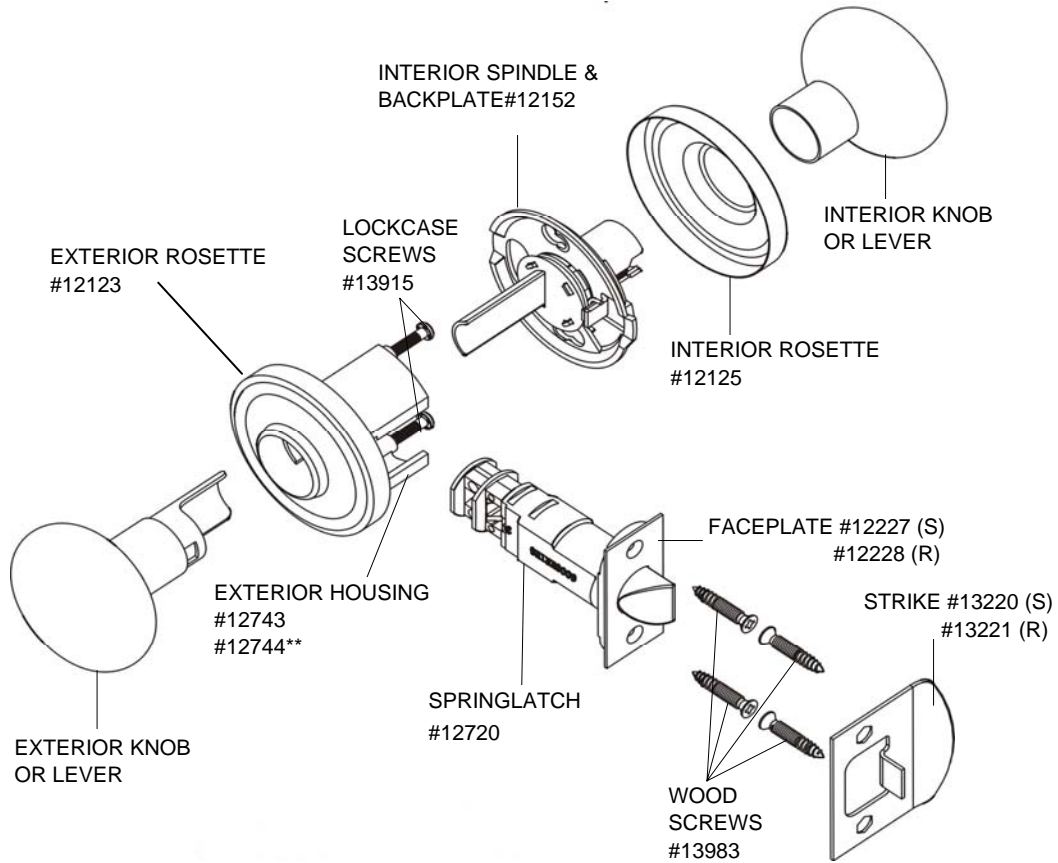

Passage (Closet/Hall)

600

* Finishes available: See Price Book

Note: Exterior Housing and Interior Spindle & Backplate accommodates standard door thickness 1 3/8" to 1 3/4" (35-44 mm)

** Housing Assembly for Straight Levers

Springlatch			
		Knob	Lever
600	Convertible Backset 2 3/8" to 2 3/4" (60-70 mm)	12720	32720
Latch & Strike Screws			
Wood Door & Jamb			13983
Metal Door			13903
Metal Jamb			13902

Knob & Lever Styles		
Interior	Knob/Lever Style	Exterior
12971	Ball Knob	12975
12003	Eleganti Knob	12007
12013	Impresa Knob	12015
12017	Julienne Knob	12019
12142	Savannah Knob	12146
20066	Right Hand Bordeaux Lever	20070
20065	Left Hand Bordeaux Lever	20069
12360	Right Hand Calais Lever	12357
12361	Left Hand Calais Lever	12359
26050	**Non-Handed Legacy Lever	26051
12354	**Non-Handed Access Lever	12352