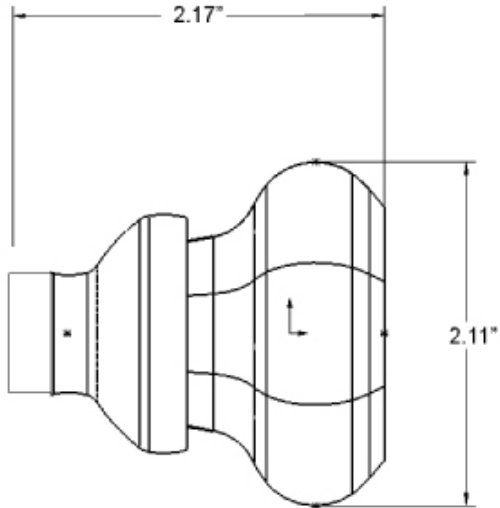

TECHNICAL SPECIFICATIONS

Waldorf Knob

- > Collection: Nostalgic
- > Design code: WAL
- > Material: Forged Brass/Crystal
- > Functions: Knob pair with 3/8" – 20 spindle

Waldorf Knob shown in Antique Pewter