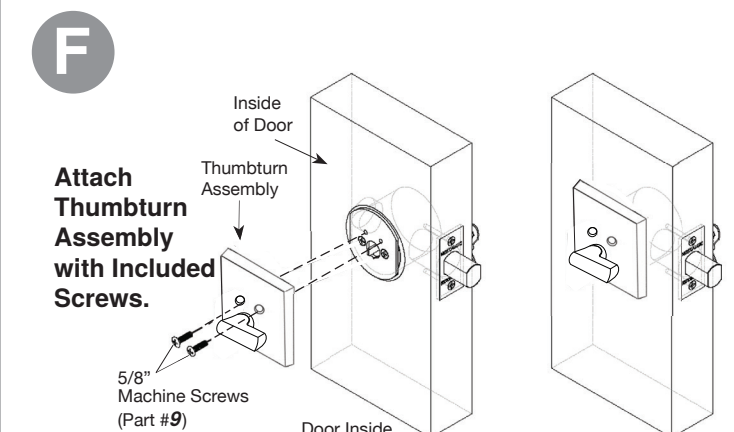

NOTE: Deadbolts fit doors 1-3/4" to 2" thick. For thicker doors, please contact Customer Support.

VIAGGIO®

NOTE: Deadbolts fit doors 1-3/4" to 2" thick. For thicker doors, please contact Customer Support.

SINGLE CYLINDER DEADBOLT EXPLODED PARTS DRAWING

Part #	Part Description
1	Latch
2	Latch Faceplate
3	Latch & Strike Wood Screws (4)
4	Cylinder Body
4A	Tailpiece
5A	Spin Ring
5B	Outside Escutcheon
6	Deadbolt Adapter Plate
7	2-3/8" Machine Screws (2)
8	Thumbturn Assembly
9	5/8" Thumbturn Machine Screws (2)
10	Dust Box
11	Door Frame Reinforcer
12	3" Reinforcer Wood Screws (2)
13	Strike Plate