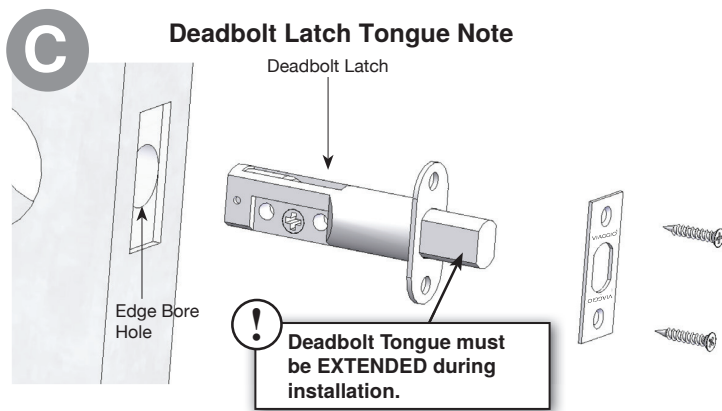

NOTE: Deadbolts fit doors 1-3/4" to 2" thick. For thicker doors, please contact Customer Support.

VIAGGIO®

NOTE: Deadbolts fit doors 1-3/4" to 2" thick. For thicker doors, please contact Customer Support.

SINGLE CYLINDER DEADBOLT EXPLODED PARTS DRAWING

Part #	Part Description
1	Latch
2	Latch Faceplate
3	Latch & Strike Wood Screws (4)
4	Cylinder Body
4A	Tailpiece
5A	Spin Ring
5B	Outside Escutcheon
6	Deadbolt Adapter Plate
7	2-3/8" Machine Screws (2)
8	Thumbturn Assembly
9	5/8" Thumbturn Machine Screws (2)
10	Dust Box
11	Door Frame Reinforcer
12	3" Reinforcer Wood Screws (2)
13	Strike Plate