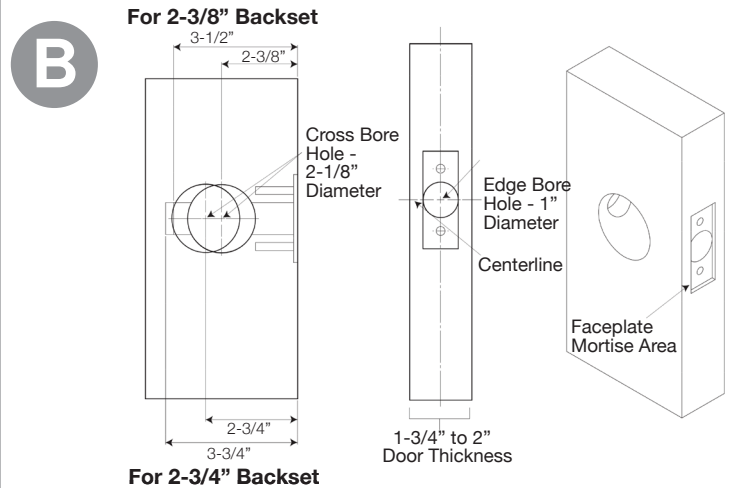

NOTE: Deadbolts fit doors 1-3/4" to 2" thick. For thicker doors, please contact Customer Support.

VIAGGIO®

NOTE: Deadbolts fit doors 1-3/4" to 2" thick. For thicker doors, please contact Customer Support.

SINGLE CYLINDER DEADBOLT EXPLODED PARTS DRAWING

Part #	Part Description
1	Latch
2	Latch Faceplate
3	Latch & Strike Wood Screws (4)
4	Cylinder Body
4A	Tailpiece
5A	Spin Ring
5B	Outside Escutcheon
6	Deadbolt Adapter Plate
7	2-3/8" Machine Screws (2)
8	Thumbturn Assembly
9	5/8" Thumbturn Machine Screws (2)
10	Dust Box
11	Door Frame Reinforcer
12	3" Reinforcer Wood Screws (2)
13	Strike Plate