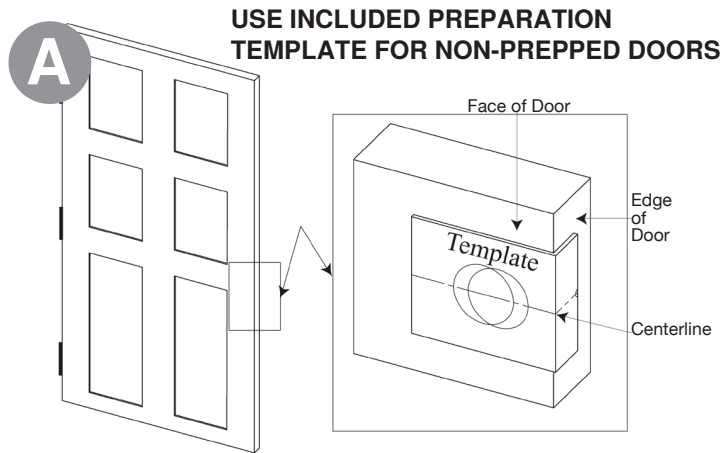

NOTE: Deadbolts fit doors 1-3/4" to 2" thick. For thicker doors, please contact Customer Support.

VIAGGIO®

NOTE: Deadbolts fit doors 1-3/4" to 2" thick. For thicker doors, please contact Customer Support.

SINGLE CYLINDER DEADBOLT EXPLODED PARTS DRAWING

Part #	Part Description
1	Latch
2	Latch Faceplate
3	Latch & Strike Wood Screws (4)
4	Cylinder Body
4A	Tailpiece
5A	Spin Ring
5B	Outside Escutcheon
6	Deadbolt Adapter Plate
7	2-3/8" Machine Screws (2)
8	Thumbturn Assembly
9	5/8" Thumbturn Machine Screws (2)
10	Dust Box
11	Door Frame Reinforcer
12	3" Reinforcer Wood Screws (2)
13	Strike Plate