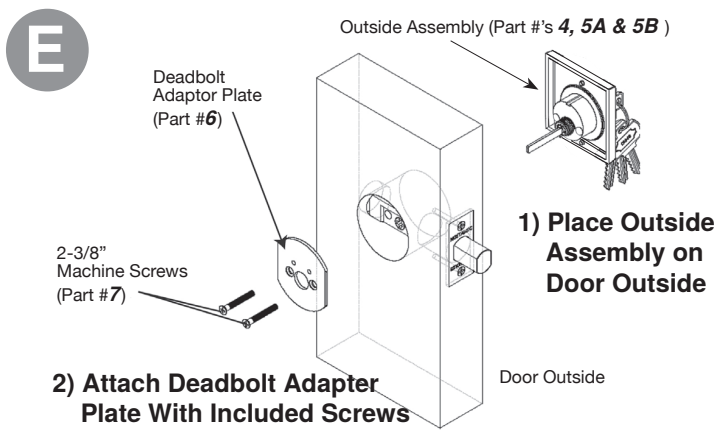

NOTE: Deadbolts fit doors 1-3/4" to 2" thick. For thicker doors, please contact Customer Support.

VIAGGIO®

NOTE: Deadbolts fit doors 1-3/4" to 2" thick. For thicker doors, please contact Customer Support.

SINGLE CYLINDER DEADBOLT EXPLODED PARTS DRAWING

Part #	Part Description
1	Latch
2	Latch Faceplate
3	Latch & Strike Wood Screws (4)
4	Cylinder Body
4A	Tailpiece
5A	Spin Ring
5B	Outside Escutcheon
6	Deadbolt Adapter Plate
7	2-3/8" Machine Screws (2)
8	Thumbturn Assembly
9	5/8" Thumbturn Machine Screws (2)
10	Dust Box
11	Door Frame Reinforcer
12	3" Reinforcer Wood Screws (2)
13	Strike Plate