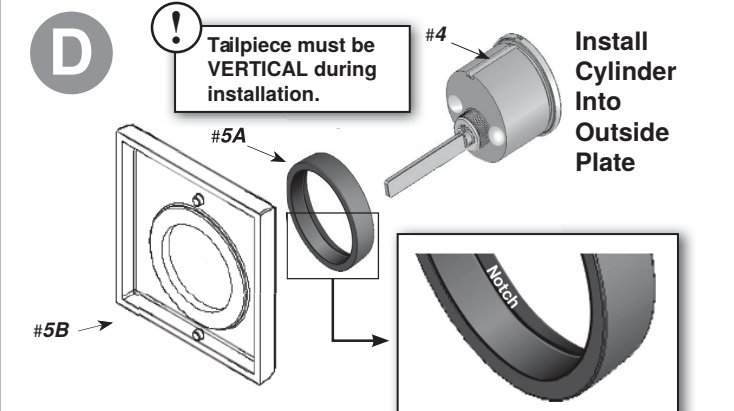

NOTE: Deadbolts fit doors 1-3/4" to 2" thick. For thicker doors, please contact Customer Support.

VIAGGIO®

NOTE: Deadbolts fit doors 1-3/4" to 2" thick. For thicker doors, please contact Customer Support.

SINGLE CYLINDER DEADBOLT EXPLODED PARTS DRAWING

Part #	Part Description
1	Latch
2	Latch Faceplate
3	Latch & Strike Wood Screws (4)
4	Cylinder Body
4A	Tailpiece
5A	Spin Ring
5B	Outside Escutcheon
6	Deadbolt Adapter Plate
7	2-3/8" Machine Screws (2)
8	Thumbturn Assembly
9	5/8" Thumbturn Machine Screws (2)
10	Dust Box
11	Door Frame Reinforcer
12	3" Reinforcer Wood Screws (2)
13	Strike Plate