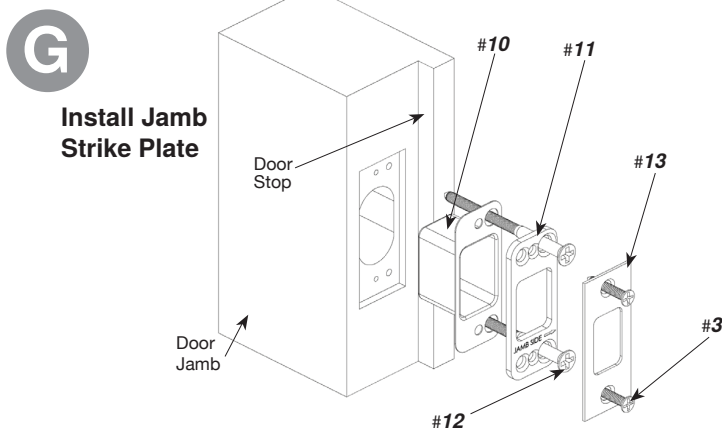

NOTE: Deadbolts fit doors 1-3/4" to 2" thick. For thicker doors, please contact Customer Support.

VIAGGIO®

NOTE: Deadbolts fit doors 1-3/4" to 2" thick. For thicker doors, please contact Customer Support.

SINGLE CYLINDER DEADBOLT EXPLODED PARTS DRAWING

Part #	Part Description
1	Latch
2	Latch Faceplate
3	Latch & Strike Wood Screws (4)
4	Cylinder Body
4A	Tailpiece
5A	Spin Ring
5B	Outside Escutcheon
6	Deadbolt Adapter Plate
7	2-3/8" Machine Screws (2)
8	Thumbturn Assembly
9	5/8" Thumbturn Machine Screws (2)
10	Dust Box
11	Door Frame Reinforcer
12	3" Reinforcer Wood Screws (2)
13	Strike Plate