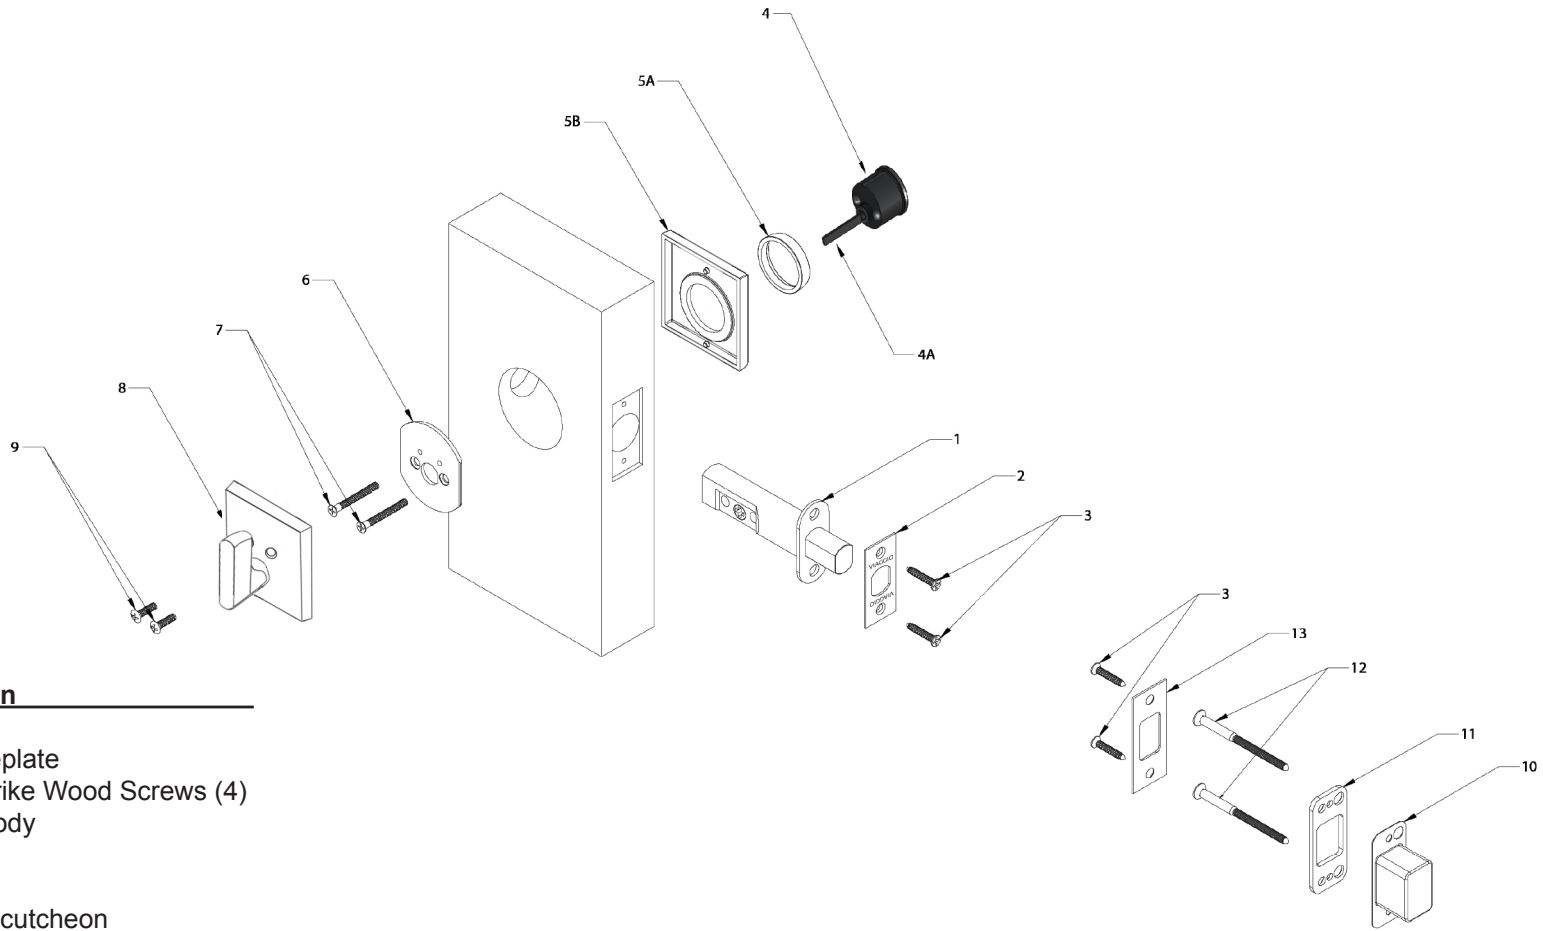

NOTE: Deadbolts fit doors 1-3/4" to 2" thick. For thicker doors, please contact Customer Support.

VIAGGIO®

NOTE: Deadbolts fit doors 1-3/4" to 2" thick. For thicker doors, please contact Customer Support.

SINGLE CYLINDER DEADBOLT EXPLODED PARTS DRAWING

Part #	Part Description
1	Latch
2	Latch Faceplate
3	Latch & Strike Wood Screws (4)
4	Cylinder Body
4A	Tailpiece
5A	Spin Ring
5B	Outside Escutcheon
6	Deadbolt Adapter Plate
7	2-3/8" Machine Screws (2)
8	Thumbturn Assembly
9	5/8" Thumbturn Machine Screws (2)
10	Dust Box
11	Door Frame Reinforcer
12	3" Reinforcer Wood Screws (2)
13	Strike Plate