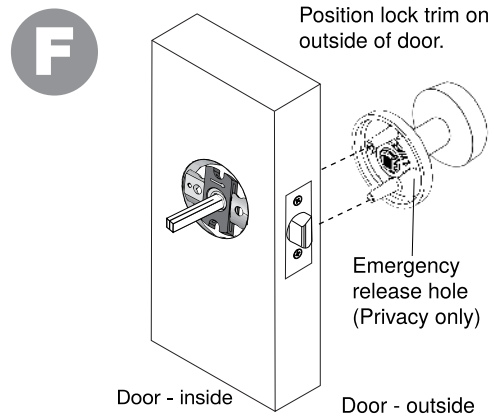

NOTE: Passage and privacies fit doors 1-3/8" to 1-3/4" thick.

VIAGGIO®