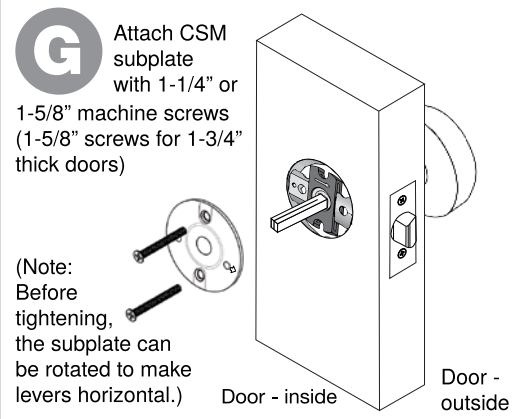

NOTE: Passage and privacies fit doors 1-3/8" to 1-3/4" thick.

VIAGGIO®