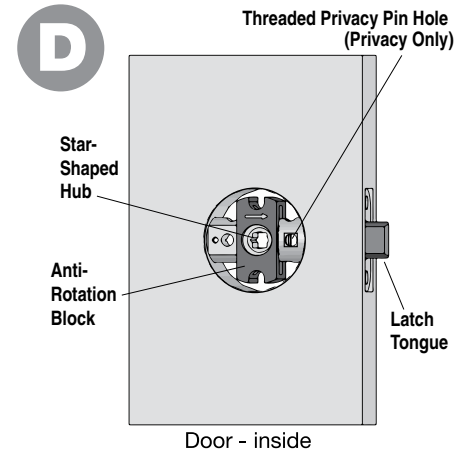

NOTE: Passage and privacies fit doors 1-3/8" to 1-3/4" thick.

VIAGGIO®