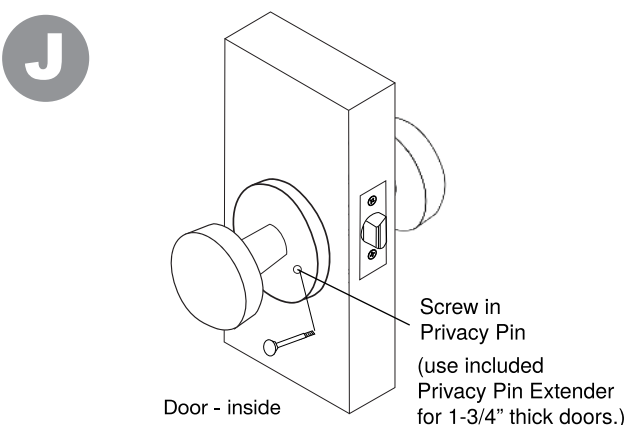

NOTE: Passage and privacies fit doors 1-3/8" to 1-3/4" thick.

VIAGGIO®