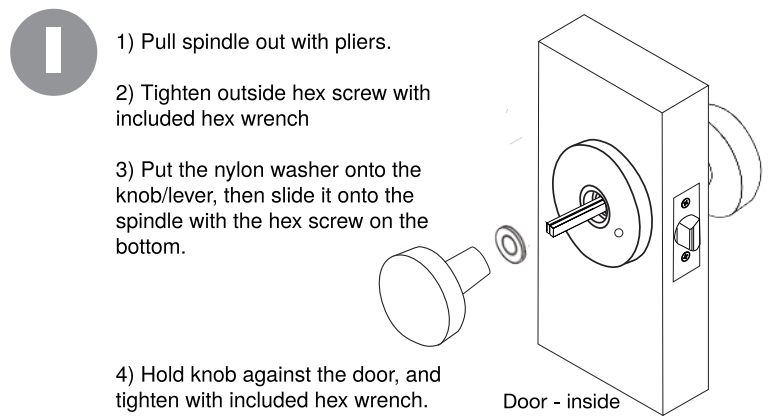

NOTE: Passage and privacies fit doors 1-3/8" to 1-3/4" thick.

VIAGGIO®