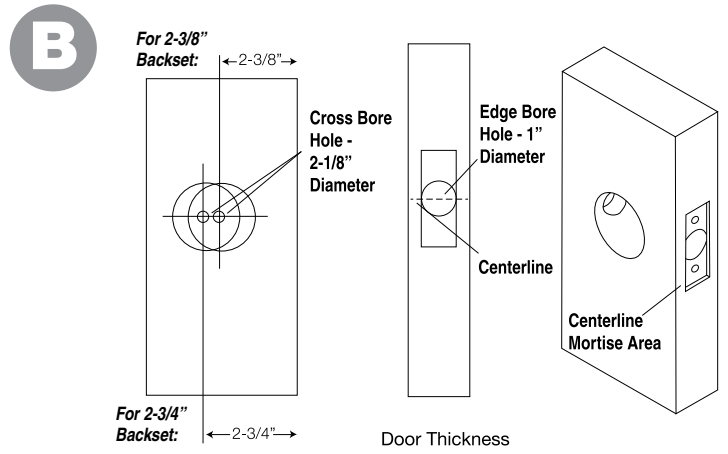

NOTE: Passage and privacies fit doors 1-3/8" to 1-3/4" thick.

VIAGGIO®