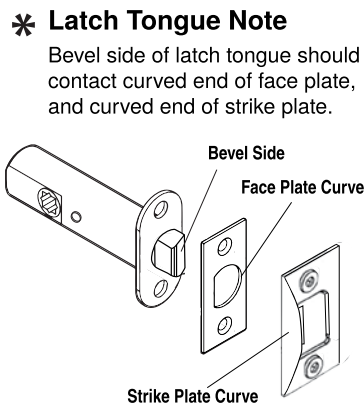

NOTE: Passage and privacies fit doors 1-3/8" to 1-3/4" thick.

VIAGGIO®