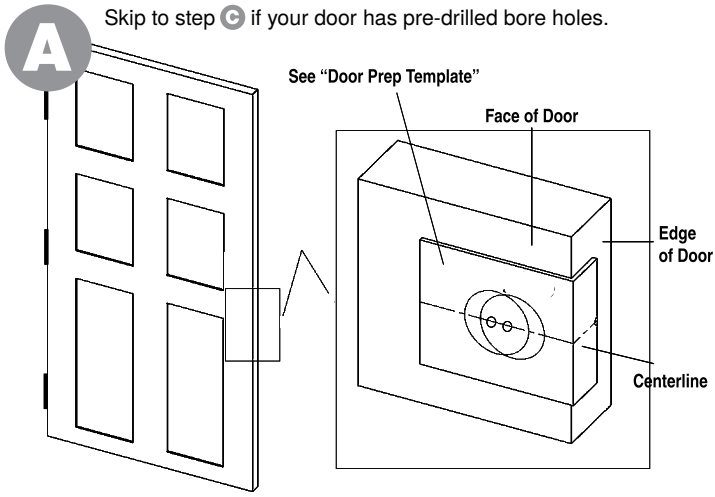

NOTE: Passage and privacies fit doors 1-3/8" to 1-3/4" thick.

VIAGGIO®