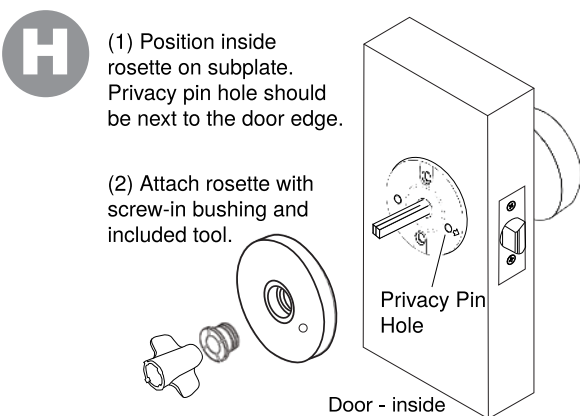

NOTE: Passage and privacies fit doors 1-3/8" to 1-3/4" thick.

VIAGGIO®