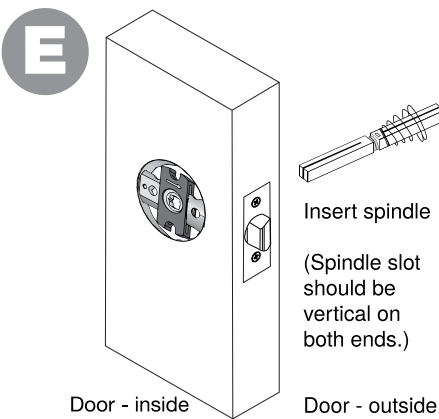

NOTE: Passage and privacies fit doors 1-3/8" to 1-3/4" thick.

VIAGGIO®