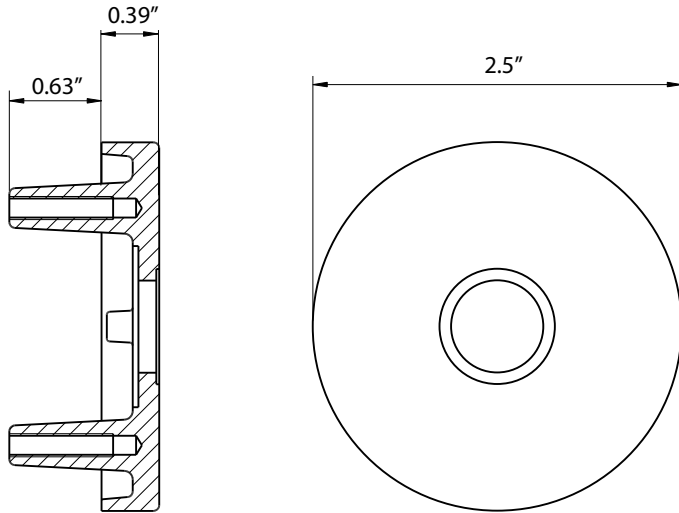

Circolo Hammered Rosette

> Design code: CLOMHM

> Material: Forged Brass

Circolo Hammered Rosette