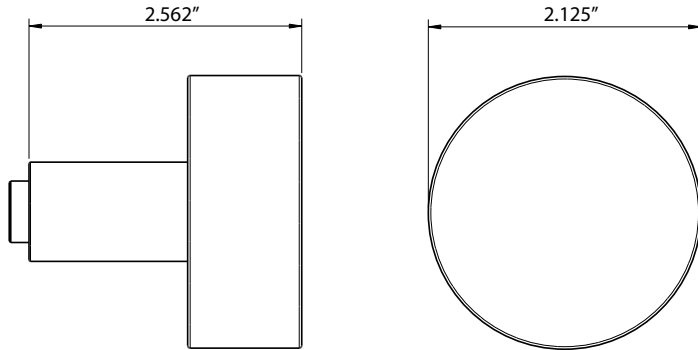

Circolo Crystal Knob

- > Design code: CLC
- > Material: Forged Brass

Circolo Crystal Knob