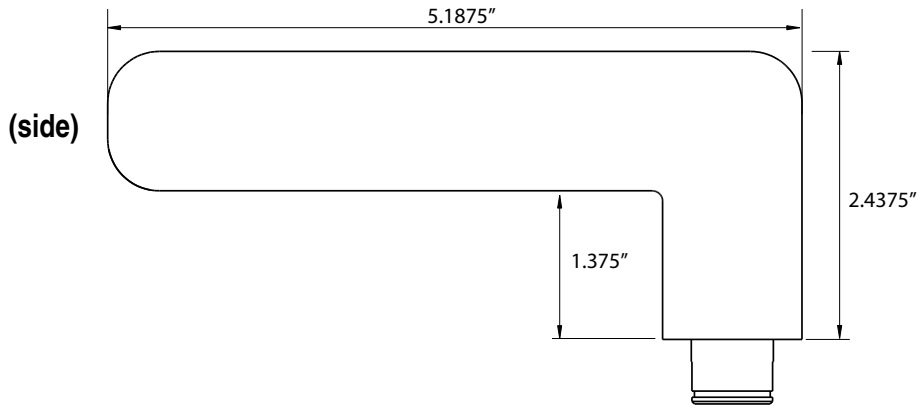

Brezza Lever

> Design code: BRZ

> Material: Forged Brass

> Functions: Left or right handing

Brezza Lever