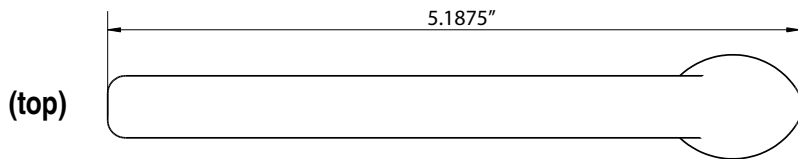

Brezza Lever

> Design code: BRZ

> Material: Forged Brass

> Functions: Left or right handing

Brezza Lever