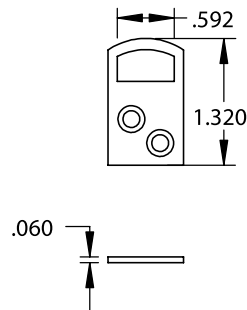

Concealed Screw Surface Bolts

Description	Product Code
4" Concealed Screw Surface Bolt	8527
6" Concealed Screw Surface Bolt	8528
8" Concealed Screw Surface Bolt	8529
12" Concealed Screw Surface Bolt	8530

Mortise Strike

Lip Strike

Angle Strike

>> **Supplied with 3 Types of Strike Plates and Screws.** Strikes & Screws are **NOT** sold separately.

DIMENSIONS ARE IN INCHES

Solid Brass Surface Bolts, 6" (8511), 8" (8515), 12" (8512), 18" (8513), 24" (8514)