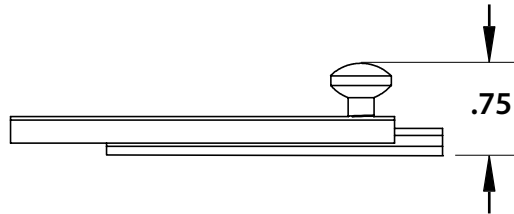

Concealed Screw Surface Bolts

Description	Product Code
4" Concealed Screw Surface Bolt	8527
6" Concealed Screw Surface Bolt	8528
8" Concealed Screw Surface Bolt	8529
12" Concealed Screw Surface Bolt	8530

Mortise Strike

Lip Strike

Angle Strike

>> **Supplied with 3 Types of Strike Plates and Screws.** Strikes & Screws are **NOT** sold separately.

DIMENSIONS ARE IN INCHES

Solid Brass Surface Bolts, 6" (8511), 8" (8515), 12" (8512), 18" (8513), 24" (8514)