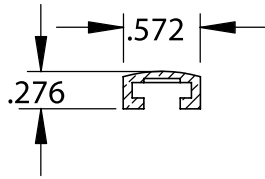

Concealed Screw Surface Bolts

Description	Product Code
4" Concealed Screw Surface Bolt	8527
6" Concealed Screw Surface Bolt	8528
8" Concealed Screw Surface Bolt	8529
12" Concealed Screw Surface Bolt	8530

Mortise Strike

Lip Strike

Angle Strike

>> **Supplied with 3 Types of Strike Plates and Screws.** Strikes & Screws are **NOT** sold separately.

DIMENSIONS ARE IN INCHES

Solid Brass Surface Bolts, 6" (8511), 8" (8515), 12" (8512), 18" (8513), 24" (8514)