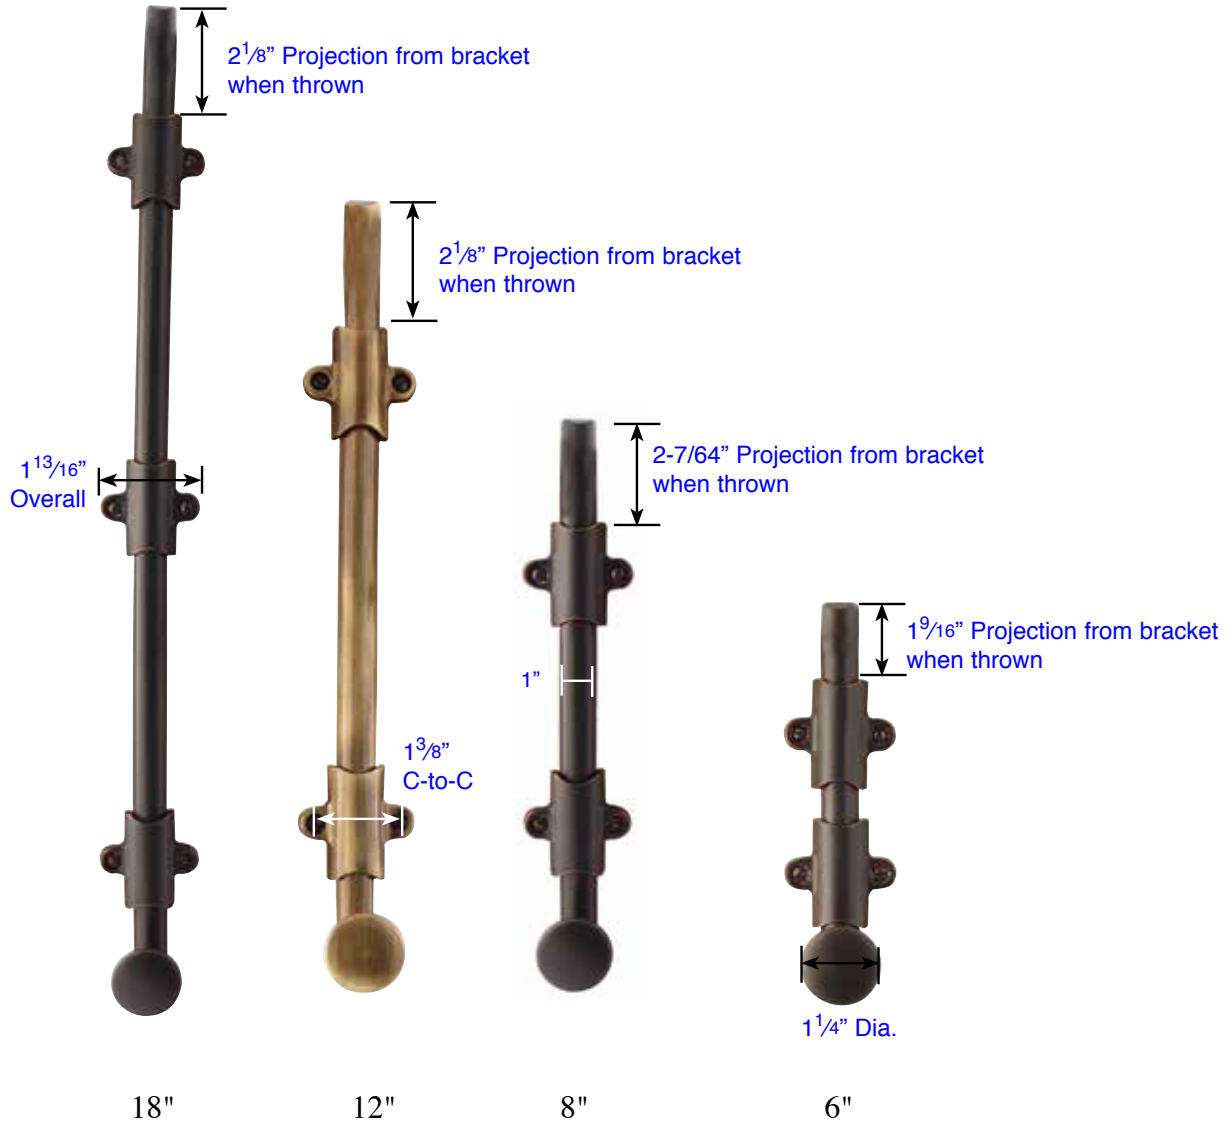

Concealed Screw Surface Bolts

Description	Product Code
4" Concealed Screw Surface Bolt	8527
6" Concealed Screw Surface Bolt	8528
8" Concealed Screw Surface Bolt	8529
12" Concealed Screw Surface Bolt	8530

Mortise Strike

Lip Strike

Angle Strike

>> **Supplied with 3 Types of Strike Plates and Screws.** Strikes & Screws are **NOT** sold separately.

DIMENSIONS ARE IN INCHES

Solid Brass Surface Bolts, 6" (8511), 8" (8515), 12" (8512), 18" (8513), 24" (8514)

Surface Bolts Strike Plates