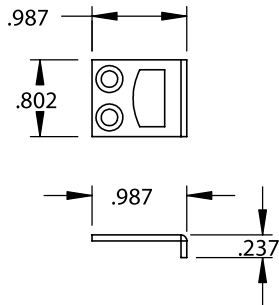

Concealed Screw Surface Bolts

Description	Product Code
4" Concealed Screw Surface Bolt	8527
6" Concealed Screw Surface Bolt	8528
8" Concealed Screw Surface Bolt	8529
12" Concealed Screw Surface Bolt	8530

Mortise Strike

Lip Strike

Angle Strike

>> **Supplied with 3 Types of Strike Plates and Screws.** Strikes & Screws are **NOT** sold separately.

DIMENSIONS ARE IN INCHES

Solid Brass Surface Bolts, 6" (8511), 8" (8515), 12" (8512), 18" (8513), 24" (8514)

Surface Bolts Strike Plates