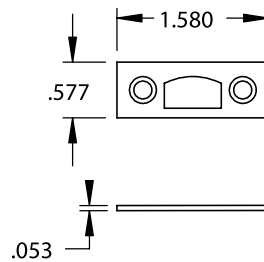

Concealed Screw Surface Bolts

Description	Product Code
4" Concealed Screw Surface Bolt	8527
6" Concealed Screw Surface Bolt	8528
8" Concealed Screw Surface Bolt	8529
12" Concealed Screw Surface Bolt	8530

Mortise Strike

Lip Strike

Angle Strike

>> **Supplied with 3 Types of Strike Plates and Screws.** Strikes & Screws are **NOT** sold separately.

DIMENSIONS ARE IN INCHES

Solid Brass Surface Bolts, 6" (8511), 8" (8515), 12" (8512), 18" (8513), 24" (8514)

Surface Bolts Strike Plates