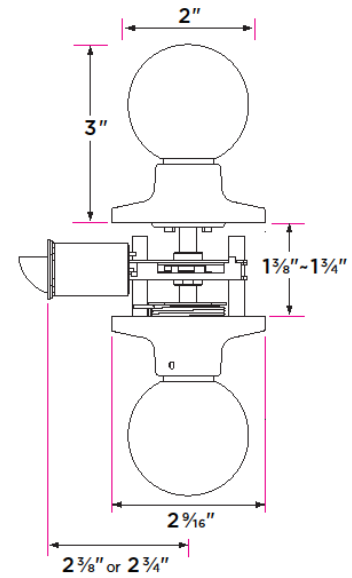

## Tahoe Knob

DESCRIPTION	PRODUCT CODE	CASE
Passage (hall/closet) Both sides always free	TA101	24
Privacy (bed/bath) Locked by finger turn. Unlocked by finger turn or coin slot from the outside	TA102	24
Entry-Locked/unlocked by inside finger turn or outside key	TA107	24
Entry and Deadbolt Combo	TA107/DB	12
Dummy (closet) Inactive, single-sided, mount with thru bolt	TA100	24
Handleset Interior Trim	TA100-H	24

### Door Thickness

1 3/8" to 1 3/4"

### Strike Plate

2 1/4" x 1 3/4" full lip radius corner standard

### Latch

Adjustable 2 3/8" - 2 3/4" backset  
 1/2" throw bolt  
 2 1/4" x 1" radius corner faceplate or 4 way drive-in latch