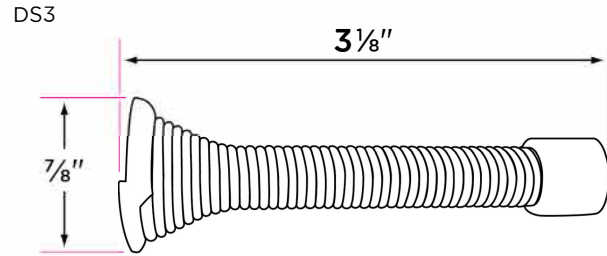

Spring Door Stop

DESCRIPTION	PRODUCT CODE	CASE/CARTON	FINISHES
3 1/8" Spring Door Stop	DS3	50bx/500ctn	11P Vintage Bronze, 15 Satin Nickel, 3 Polished Brass, 15A Antique
3 1/8" Spring Door Stop, Polybagged	DS3-P	50bx/500ctn	15 Satin Nickel, FBL Flat Black, 26 Polished Chrome, SB Satin
3 3/4" Spring Door Stop	DS4	50bx/500ctn	11P Vintage Bronze, 15 Satin Nickel, FBL Flat Black, 26 Polished
3 3/4" Spring Door Stop, Polybagged	DS4-P	50bx/500ctn	15 Satin Nickel, FBL Flat Black, 26 Polished Chrome, SB Satin

Screws

Installation hardware included

Material

Steel