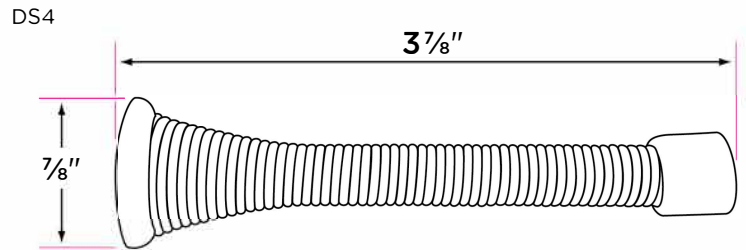

Spring Door Stop

DESCRIPTION	PRODUCT CODE	CASE/CARTON	FINISHES
3 1/8" Spring Door Stop	DS3	50bx/500ctn	11P Vintage Bronze, 15 Satin Nickel, 3 Polished Brass, 15A Antique
3 1/8" Spring Door Stop, Polybagged	DS3-P	50bx/500ctn	15 Satin Nickel, FBL Flat Black, 26 Polished Chrome, SB Satin
3 3/4" Spring Door Stop	DS4	50bx/500ctn	11P Vintage Bronze, 15 Satin Nickel, FBL Flat Black, 26 Polished
3 3/4" Spring Door Stop, Polybagged	DS4-P	50bx/500ctn	15 Satin Nickel, FBL Flat Black, 26 Polished Chrome, SB Satin

Screws

Installation hardware included

Material

Steel