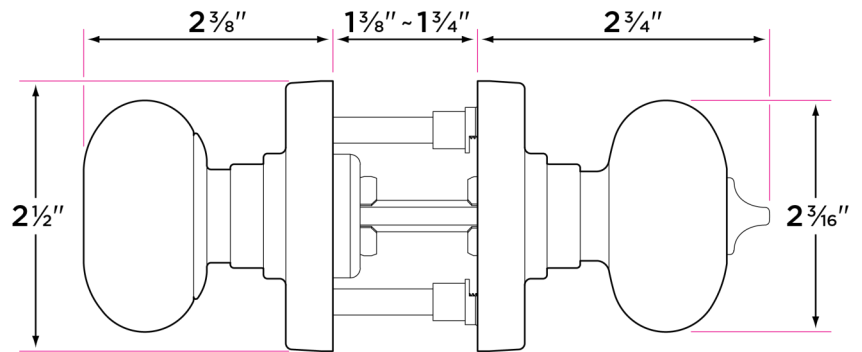

Durango Square Knob

DU107-SQ

| DESCRIPTION | PRODUCT CODE | CASE |
|---|--------------|------|
| Passage (hall/closet) Both sides always free | DU101-SQ | 24 |
| Privacy (bed/bath) Locked by finger turn. Unlocked by finger turn or coin slot from the outside | DU102-SQ | 24 |
| Entry-Locked/unlocked by inside finger turn or outside key | DU107-SQ | 24 |
| Dummy (closet) Inactive, single-sided, flush mount with two wood screws | DU100-SQ | 24 |
| Handleset Interior Trim | DU100-HSQ | 24 |

Finishes

15 Satin Nickel
FBL Flat Black

Door Handing

Non-handed

Door Thickness

1 3/8" to 1 3/4"

Key Cylinder

5 Pin KW1
5 Pin SC1 option

Strike Plate

2 1/4" x 1 3/4" full lip radius corner standard

Latch

Adjustable 2 3/8" - 2 3/4" backset
1/2" throw bolt
2 1/4" x 1" radius corner face-plate or 4 way drive-in latch

Door Prep

Crossbore 2 1/8"
Edgebore 1"