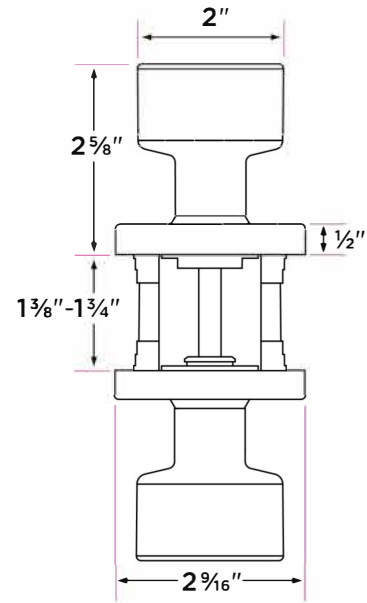

## Bergen Knob - Square

**DESCRIPTION**

**PRODUCT CODE**

**CASE**

DESCRIPTION	PRODUCT CODE	CASE
Passage (hall/closet) Both sides always free	BG101-SQ	24
Privacy (bed/bath) Locked by finger turn. Unlocked by finger turn or coin slot from the outside	BG102-SQ	24
Entry-Locked/unlocked by inside finger turn or outside key	BG107-SQ	24
Dummy (closet) Inactive, single-sided, flush mount with two wood screws	BG100-SQ	24
Handleset Interior Trim	BG100-H-SQ	24

**Finishes**

- 32D Stainless Steel
- 26 Polished Chrome
- 11P Vintage Bronze
- FBL Flat Black
- SB Satin Brass

**Door Handing**

Non-handed

**Door Thickness**

1 3/8" to 1 3/4"

**Key Cylinder**

- 5 Pin KW1
- 5 Pin SC1 option

**Strike Plate**

2 1/4" x 1 3/4" full-lip radius corner standard

**Latch**

2 1/4" x 1" radius corner faceplate  
 4 in 1 latch with collar for drive-in function  
 Adjustable 2 3/8" or 2 3/4"  
 1/2" throw bolt

**Door Prep**

Crossbore 2 1/8"  
 Edgebore 1"

**Materials**

Formed Brass  
 All metal components