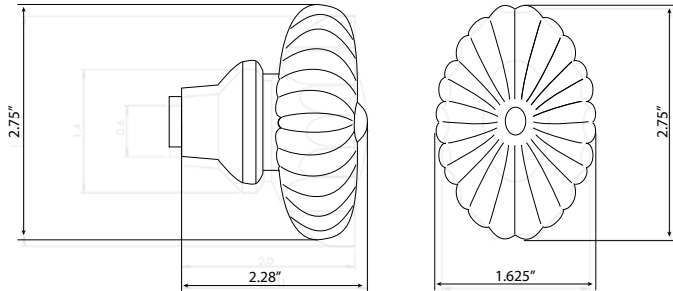

### Oval Fluted Crystal Knob

- > Collection: Nostalgic
- > Design code: OFC
- > Material: Forged Brass/Crystal
- > Functions: Knob pair with 3/8" – 20 spindle

Oval Fluted Crystal Knob shown in Polished Brass