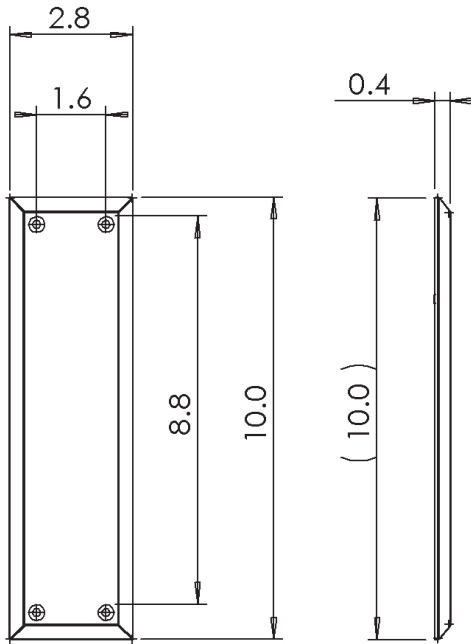

## New York Pushplate

- > Collection: Nostalgic
- > Design code: PSHNYK
- > Material: Solid Forged Brass