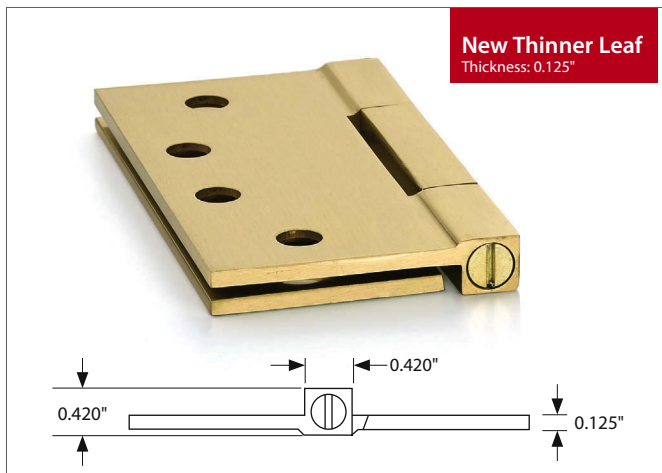

3 1/2" x 3 1/2"  
Square Barrel  
0.125" Thick

4 1/2" x 4 1/2"  
Square Barrel  
0.125" Thick

4" x 4"  
Square Barrel  
0.125" Thick

SQUARE BARREL HEAVY DUTY HINGES - SOLID BRASS Thickness: 0.125"	Product Code	Finish	Hinges Per Case
3 1/2" x 3 1/2"	96313	Polished Brass - Lifetime (US3) Satin Brass (US4) French Antique (US7)	24 (Pair)
4" x 4"	96314	Oil Rubbed Bronze (US10B) Polished Nickel (US14) Satin Nickel (US15)	24 (Pair)
4 1/2" x 4 1/2"	96315	Pewter (US15A) Flat Black (US19) Polished Chrome (US26) <b>Unlacquered Brass (US3NL)*</b>	24 (Pair)

\*Unlacquered Brass (US3NL) finish available for a \$40 List Price upcharge per pair.

Decorative tips are NOT available for Square Barrel Heavy Duty Hinges.

- Hinges are available in 1/2 pair (1 hinge) for 50% of the list price. Please use quantity (.5) when ordering.
- All hinges supplied with screws. Non-Removable Pin (NRP) is available for additional \$4.00 per pair (NET price).
- See Emtex Door Hardware Price Book, page 199 for hinge screw pack options.