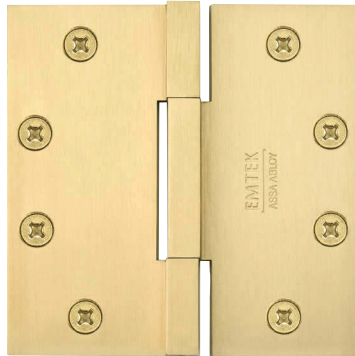

3 1/2" x 3 1/2"  
Square Barrel  
0.125" Thick

4 1/2" x 4 1/2"  
Square Barrel  
0.125" Thick

4" x 4"  
Square Barrel  
0.125" Thick

SQUARE BARREL HEAVY DUTY HINGES - SOLID BRASS Thickness: 0.125"	Product Code	Finish	Hinges Per Case
3 1/2" x 3 1/2"	96313	Polished Brass - Lifetime (US3) Satin Brass (US4) French Antique (US7)	24 (Pair)
4" x 4"	96314	Oil Rubbed Bronze (US10B) Polished Nickel (US14) Satin Nickel (US15)	24 (Pair)
4 1/2" x 4 1/2"	96315	Pewter (US15A) Flat Black (US19) Polished Chrome (US26) <b>Unlacquered Brass (US3NL)*</b>	24 (Pair)

\*Unlacquered Brass (US3NL) finish available for a \$40 List Price upcharge per pair.

Decorative tips are NOT available for Square Barrel Heavy Duty Hinges.

- Hinges are available in 1/2 pair (1 hinge) for 50% of the list price. Please use quantity (.5) when ordering.
- All hinges supplied with screws. Non-Removable Pin (NRP) is available for additional \$4.00 per pair (NET price).
- See Emtex Door Hardware Price Book, page 199 for hinge screw pack options.