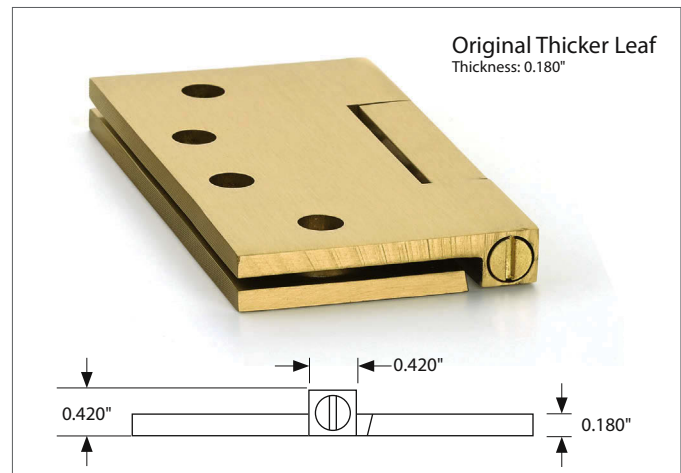

3 1/2" x 3 1/2"  
Square Barrel  
0.125" Thick

4 1/2" x 4 1/2"  
Square Barrel  
0.125" Thick

4" x 4"  
Square Barrel  
0.125" Thick

SQUARE BARREL HEAVY DUTY HINGES - SOLID BRASS Thickness: 0.125"	Product Code	Finish	Hinges Per Case
3 1/2" x 3 1/2"	96313	Polished Brass - Lifetime (US3) Satin Brass (US4) French Antique (US7)	24 (Pair)
4" x 4"	96314	Oil Rubbed Bronze (US10B) Polished Nickel (US14) Satin Nickel (US15)	24 (Pair)
4 1/2" x 4 1/2"	96315	Pewter (US15A) Flat Black (US19) Polished Chrome (US26) <b>Unlacquered Brass (US3NL)*</b>	24 (Pair)

\*Unlacquered Brass (US3NL) finish available for a \$40 List Price upcharge per pair.

Decorative tips are NOT available for Square Barrel Heavy Duty Hinges.

- Hinges are available in 1/2 pair (1 hinge) for 50% of the list price. Please use quantity (.5) when ordering.
- All hinges supplied with screws. Non-Removable Pin (NRP) is available for additional \$4.00 per pair (NET price).
- See Emtex Door Hardware Price Book, page 199 for hinge screw pack options.