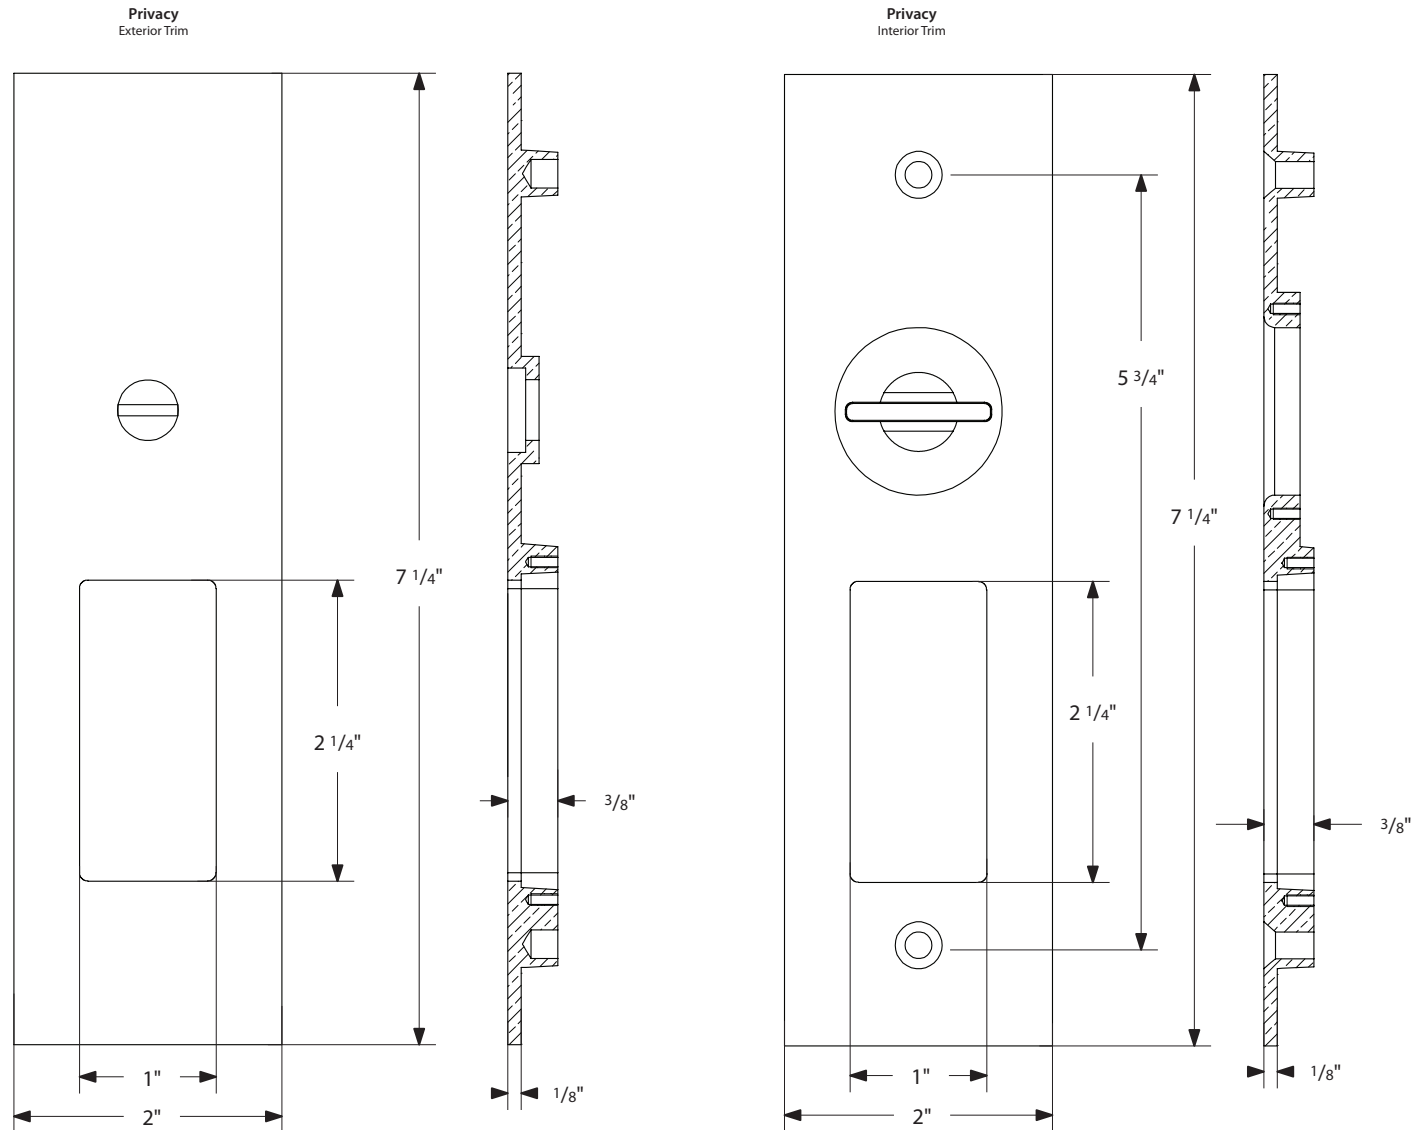

Narrow Modern Rectangular Pocket Door Mortise Lock - Privacy Function

*NOTE: NOT DRAWN TO SCALE.

Narrow Modern Rectangular Pocket Door Mortise Lock

Keyed
Pocket Door Mortise Lock

Privacy
Pocket Door Mortise Lock

Passage
Pocket Door Mortise Lock

Dummy
Pocket Door Mortise Lock

Pocket Door Mortise Lock Body