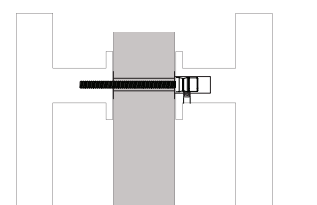

48" Round Door Pull
86189

72" Round Door Pull
86190

Standard Mounting

Thru-Bolt with
Decorative Caps

Optional Mounting

Concealed Surface
CS

Back to Back
BTB

Fits Door Thickness: 1-3/4" to 2-1/4". Specify if thicker.