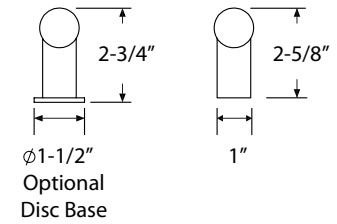

48" Round Door Pull
86189

72" Round Door Pull
86190

Standard Mounting

Thru-Bolt with
Decorative Caps

Optional Mounting

Concealed Surface
CS

Back to Back
BTB

Fits Door Thickness: 1-3/4" to 2-1/4". Specify if thicker.