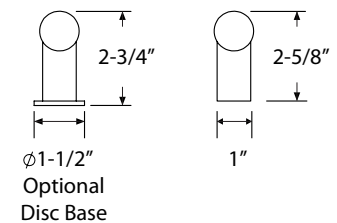

48" Round Door Pull
86189

72" Round Door Pull
86190

Standard Mounting

Thru-Bolt with
Decorative Caps

Optional Mounting

Concealed Surface
CS

Back to Back
BTB

Fits Door Thickness: 1-3/4" to 2-1/4". Specify if thicker.