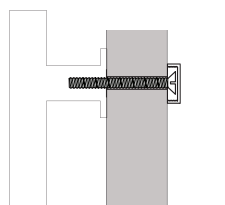

48" Round Door Pull
86189

72" Round Door Pull
86190

Standard Mounting

Thru-Bolt with
Decorative Caps

Optional Mounting

Concealed Surface
CS

Back to Back
BTB

Fits Door Thickness: 1-3/4" to 2-1/4". Specify if thicker.