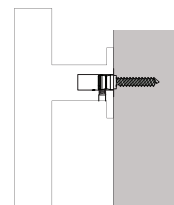

48" Round Door Pull
86189

72" Round Door Pull
86190

Standard Mounting

Thru-Bolt with
Decorative Caps

Optional Mounting

Concealed Surface
CS

Back to Back
BTB

Fits Door Thickness: 1-3/4" to 2-1/4". Specify if thicker.