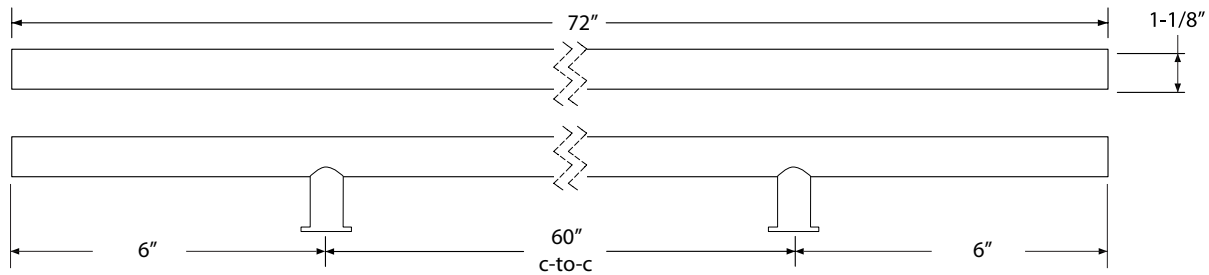

48" Round Door Pull
86189

72" Round Door Pull
86190

Standard Mounting

Thru-Bolt with
Decorative Caps

Optional Mounting

Concealed Surface
CS

Back to Back
BTB

Fits Door Thickness: 1-3/4" to 2-1/4". Specify if thicker.