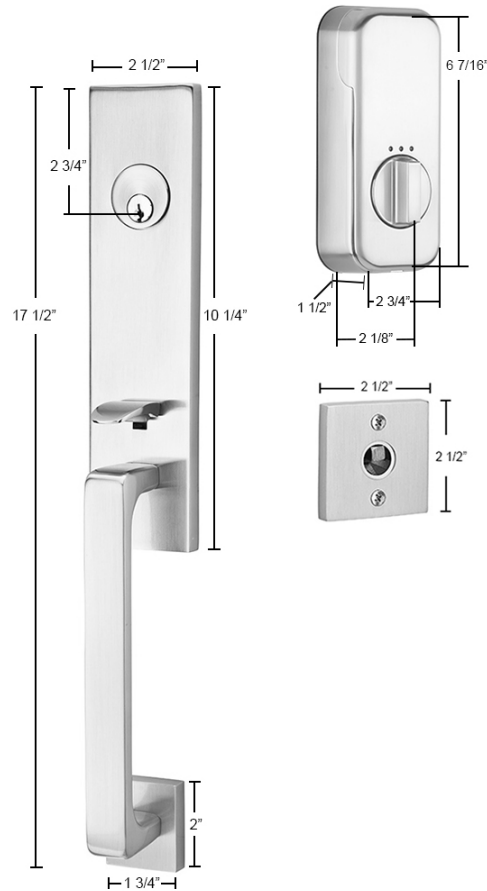

EMPowered™

EMPowered™ Product Features:

- Standard door prep 2 1/8" bore.
- Fits standard door thickness of 1 1/2" to 2 1/4".
- Complete set includes both 2 3/8" and 2 3/4" latches, strike plates and 4 AA batteries.
- EMPowered Deadbolt only available with square corner latch face plate.
- Tapered Deadbolt
- Emtek's standard mechanical and finish warranties along with a 1 year warranty on electronic components.

BACKLIT KEYPAD - Keypad wakes with a touch and includes numbers that won't wear off.

OPTIONAL SETTINGS - Customized auto re-lock, privacy mode and tamper alarms with the lock settings.

MOTORIZED DEADBOLT - Quiet motor with tapered deadbolt to accommodate misaligned doors.

SIMPLE INSTALLATION - Replaces existing deadbolt with just a screwdriver.

WEATHER PROTECTED - Rubber gasket increases protection against outdoor environments.

MANAGE CODES - Create up to 25 user PIN codes to share with friends and family. Unlimited codes with Yale Access App.

EMPowered™ SMART Lock Features:

CONTROL FROM ANYWHERE - Includes the Yale Connect Wi-Fi Bridge so you can lock and unlock from anywhere using your Yale Access app.

SHARE ACCESS - Grant access to your home for the people you trust. Give permanent/temporary access or set a unique access schedule.