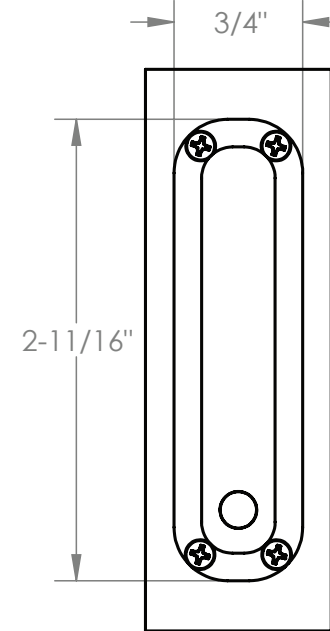

MODERN RECTANGULAR BARN DOOR PRIVACY LOCKS - STRIKE

side view

back view

top view

\*Note: For general info only. Not drawn to scale. Do not use as a drilling template.

MODERN RECTANGULAR BARN DOOR PRIVACY LOCKS - SURFACE MOUNT BOLT COVER

\*Note: For general info only. Not drawn to scale. Do not use as a drilling template.

MODERN RECTANGULAR BARN DOOR PRIVACY LOCKS - SURFACE MOUNT BOLT BASE

\*Note: For general info only. Not drawn to scale. Do not use as a drilling template.

MODERN RECTANGULAR BARN DOOR PRIVACY LOCKS - SURFACE MOUNT BOLT BRACKET

\*Note: For general info only. Not drawn to scale. Do not use as a drilling template.