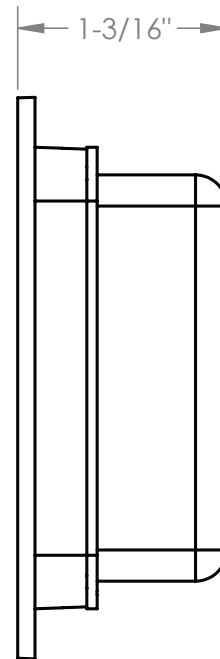

MODERN RECTANGULAR BARN DOOR PRIVACY LOCKS - STRIKE

side view

back view

top view

\*Note: For general info only. Not drawn to scale. Do not use as a drilling template.

MODERN RECTANGULAR BARN DOOR PRIVACY LOCKS - SURFACE MOUNT BOLT COVER

\*Note: For general info only. Not drawn to scale. Do not use as a drilling template.

MODERN RECTANGULAR BARN DOOR PRIVACY LOCKS - SURFACE MOUNT BOLT BASE

\*Note: For general info only. Not drawn to scale. Do not use as a drilling template.

MODERN RECTANGULAR BARN DOOR PRIVACY LOCKS - SURFACE MOUNT BOLT BRACKET

\*Note: For general info only. Not drawn to scale. Do not use as a drilling template.