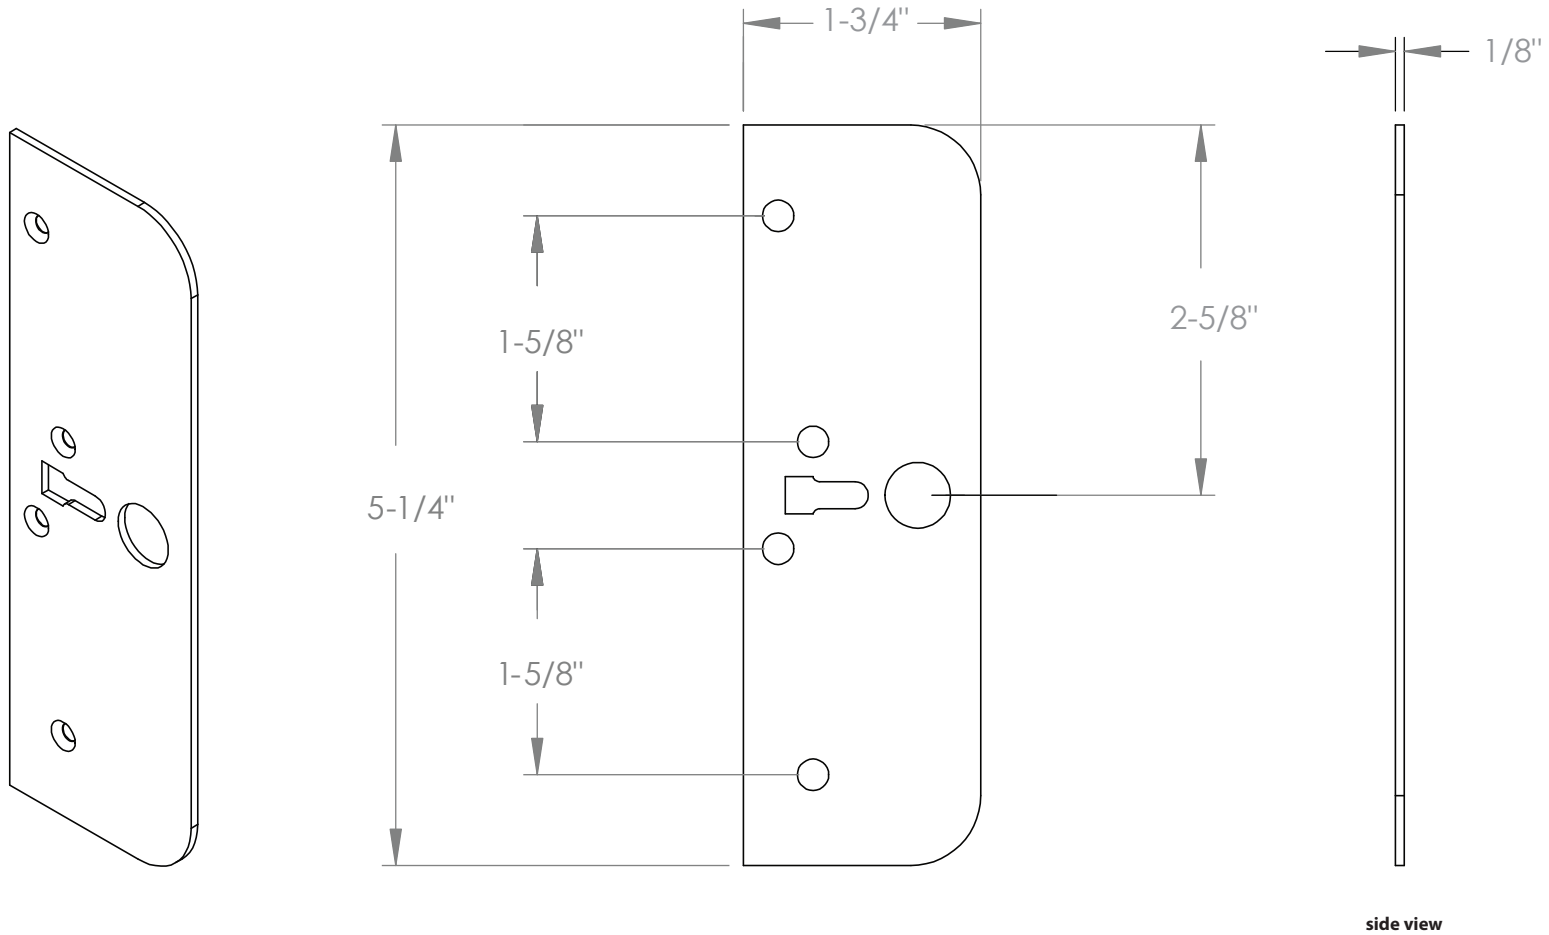

MODERN RECTANGULAR BARN DOOR PRIVACY LOCKS - STRIKE

side view

back view

top view

\*Note: For general info only. Not drawn to scale. Do not use as a drilling template.

MODERN RECTANGULAR BARN DOOR PRIVACY LOCKS - SURFACE MOUNT BOLT COVER

\*Note: For general info only. Not drawn to scale. Do not use as a drilling template.

MODERN RECTANGULAR BARN DOOR PRIVACY LOCKS - SURFACE MOUNT BOLT BASE

\*Note: For general info only. Not drawn to scale. Do not use as a drilling template.

MODERN RECTANGULAR BARN DOOR PRIVACY LOCKS - SURFACE MOUNT BOLT BRACKET

\*Note: For general info only. Not drawn to scale. Do not use as a drilling template.