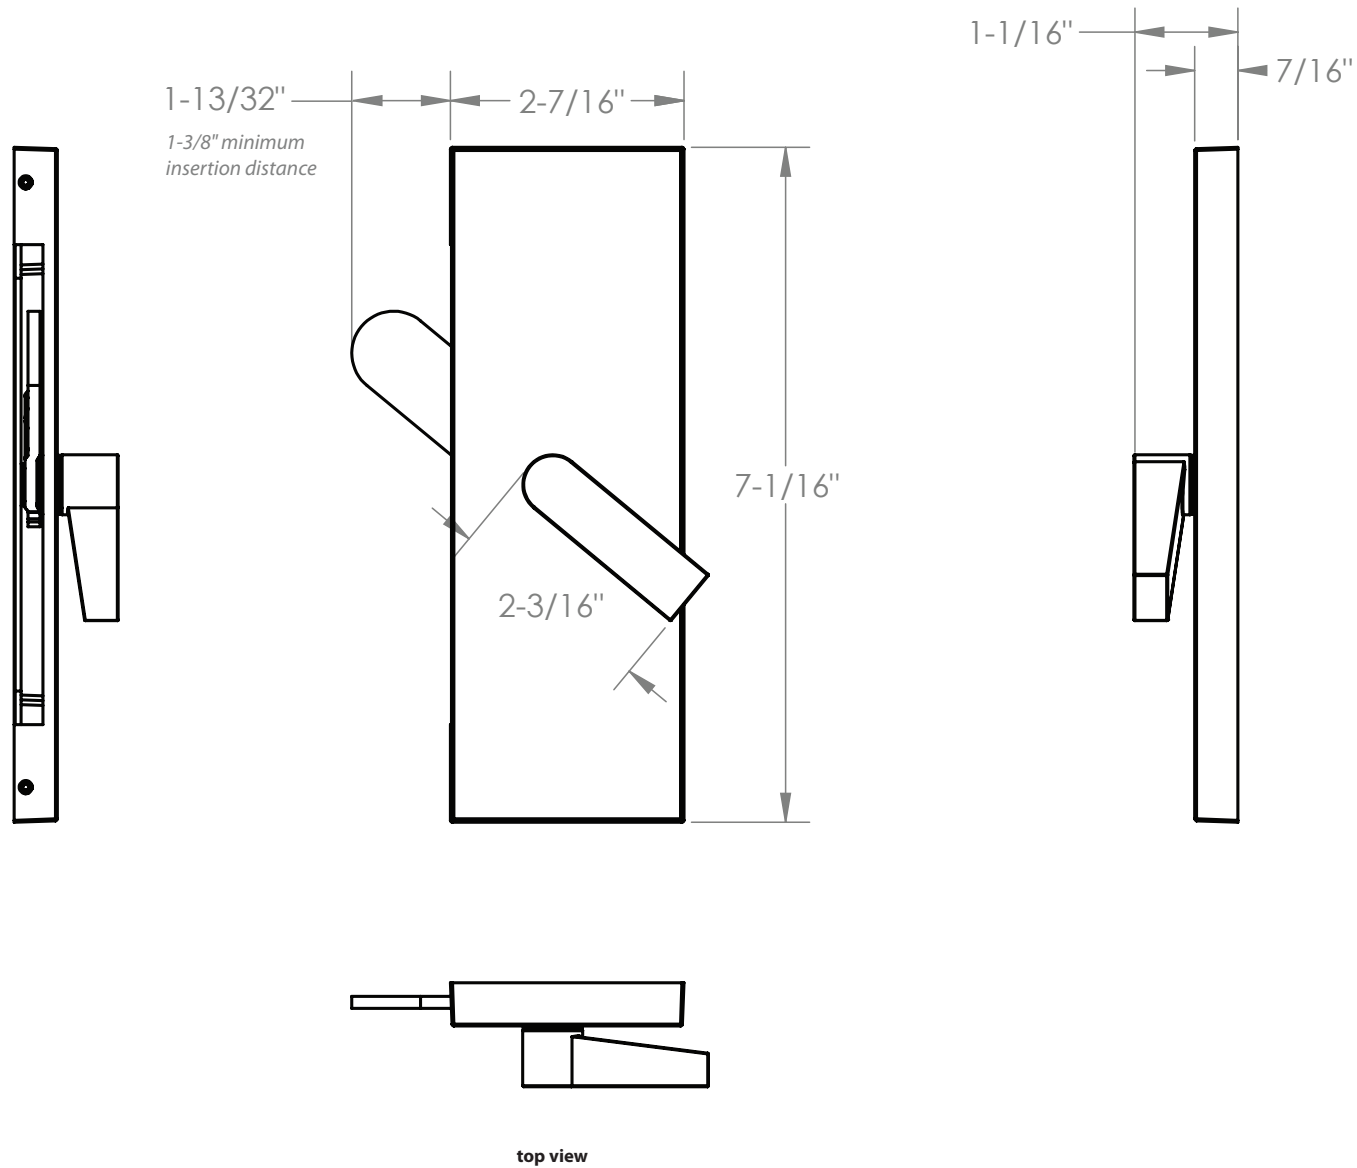

MODERN RECTANGULAR BARN DOOR PRIVACY LOCKS - STRIKE

side view

back view

top view

\*Note: For general info only. Not drawn to scale. Do not use as a drilling template.

MODERN RECTANGULAR BARN DOOR PRIVACY LOCKS - SURFACE MOUNT BOLT COVER

\*Note: For general info only. Not drawn to scale. Do not use as a drilling template.

MODERN RECTANGULAR BARN DOOR PRIVACY LOCKS - SURFACE MOUNT BOLT BASE

\*Note: For general info only. Not drawn to scale. Do not use as a drilling template.

MODERN RECTANGULAR BARN DOOR PRIVACY LOCKS - SURFACE MOUNT BOLT BRACKET

\*Note: For general info only. Not drawn to scale. Do not use as a drilling template.