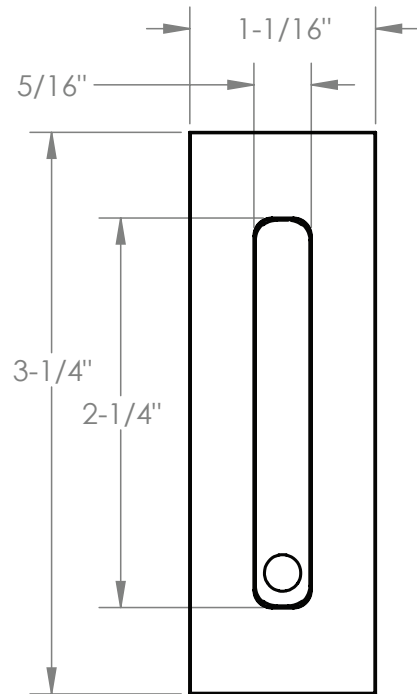

MODERN RECTANGULAR BARN DOOR PRIVACY LOCKS - STRIKE

side view

back view

top view

\*Note: For general info only. Not drawn to scale. Do not use as a drilling template.

MODERN RECTANGULAR BARN DOOR PRIVACY LOCKS - SURFACE MOUNT BOLT COVER

\*Note: For general info only. Not drawn to scale. Do not use as a drilling template.

MODERN RECTANGULAR BARN DOOR PRIVACY LOCKS - SURFACE MOUNT BOLT BASE

\*Note: For general info only. Not drawn to scale. Do not use as a drilling template.

MODERN RECTANGULAR BARN DOOR PRIVACY LOCKS - SURFACE MOUNT BOLT BRACKET

\*Note: For general info only. Not drawn to scale. Do not use as a drilling template.