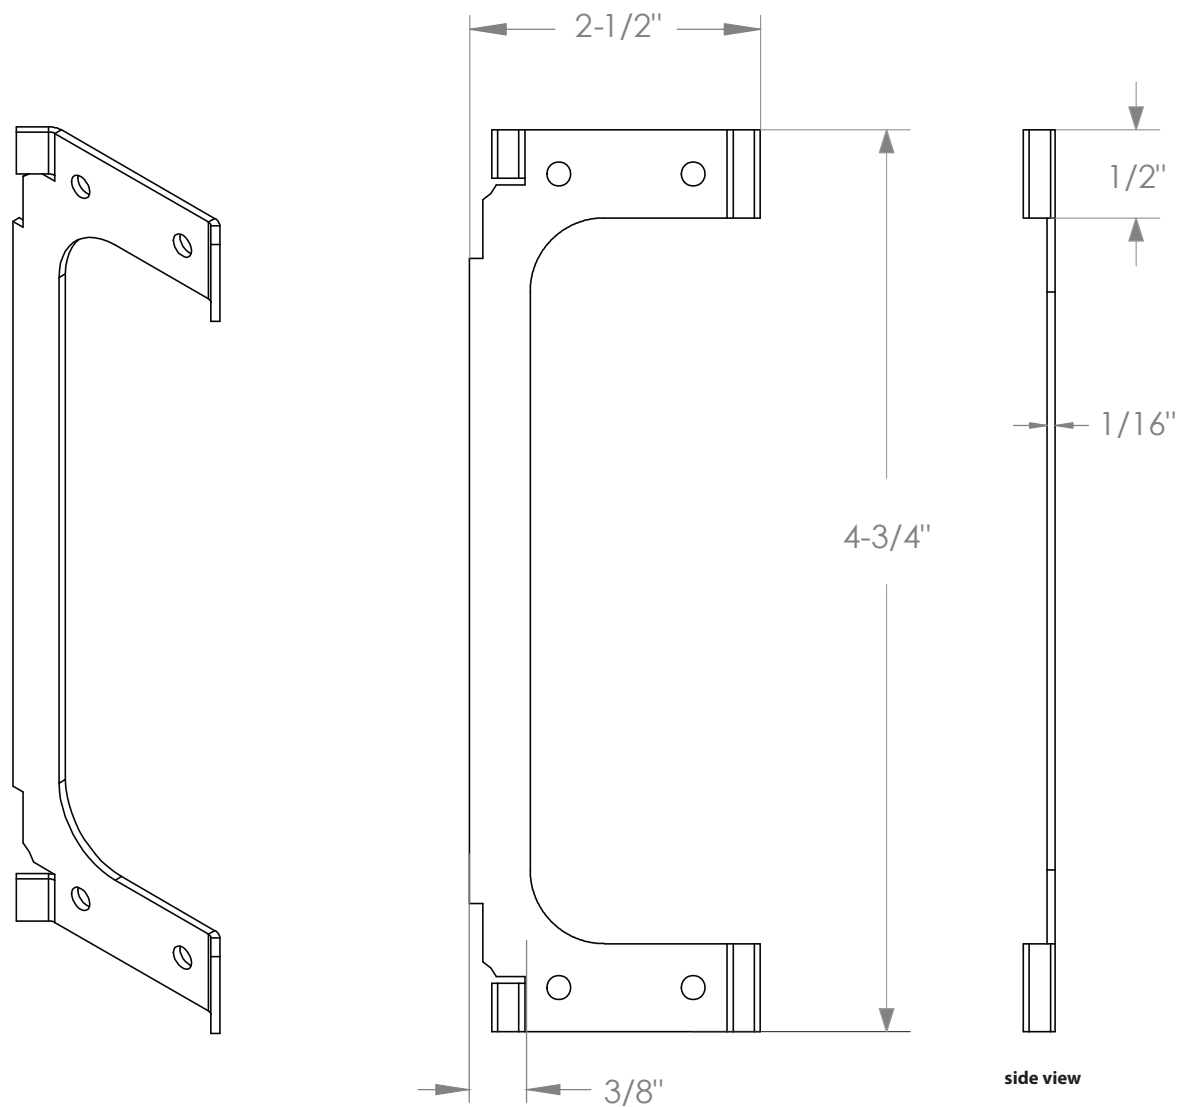

MODERN RECTANGULAR BARN DOOR PRIVACY LOCKS - STRIKE

side view

back view

top view

\*Note: For general info only. Not drawn to scale. Do not use as a drilling template.

MODERN RECTANGULAR BARN DOOR PRIVACY LOCKS - SURFACE MOUNT BOLT COVER

\*Note: For general info only. Not drawn to scale. Do not use as a drilling template.

MODERN RECTANGULAR BARN DOOR PRIVACY LOCKS - SURFACE MOUNT BOLT BASE

\*Note: For general info only. Not drawn to scale. Do not use as a drilling template.

MODERN RECTANGULAR BARN DOOR PRIVACY LOCKS - SURFACE MOUNT BOLT BRACKET

\*Note: For general info only. Not drawn to scale. Do not use as a drilling template.