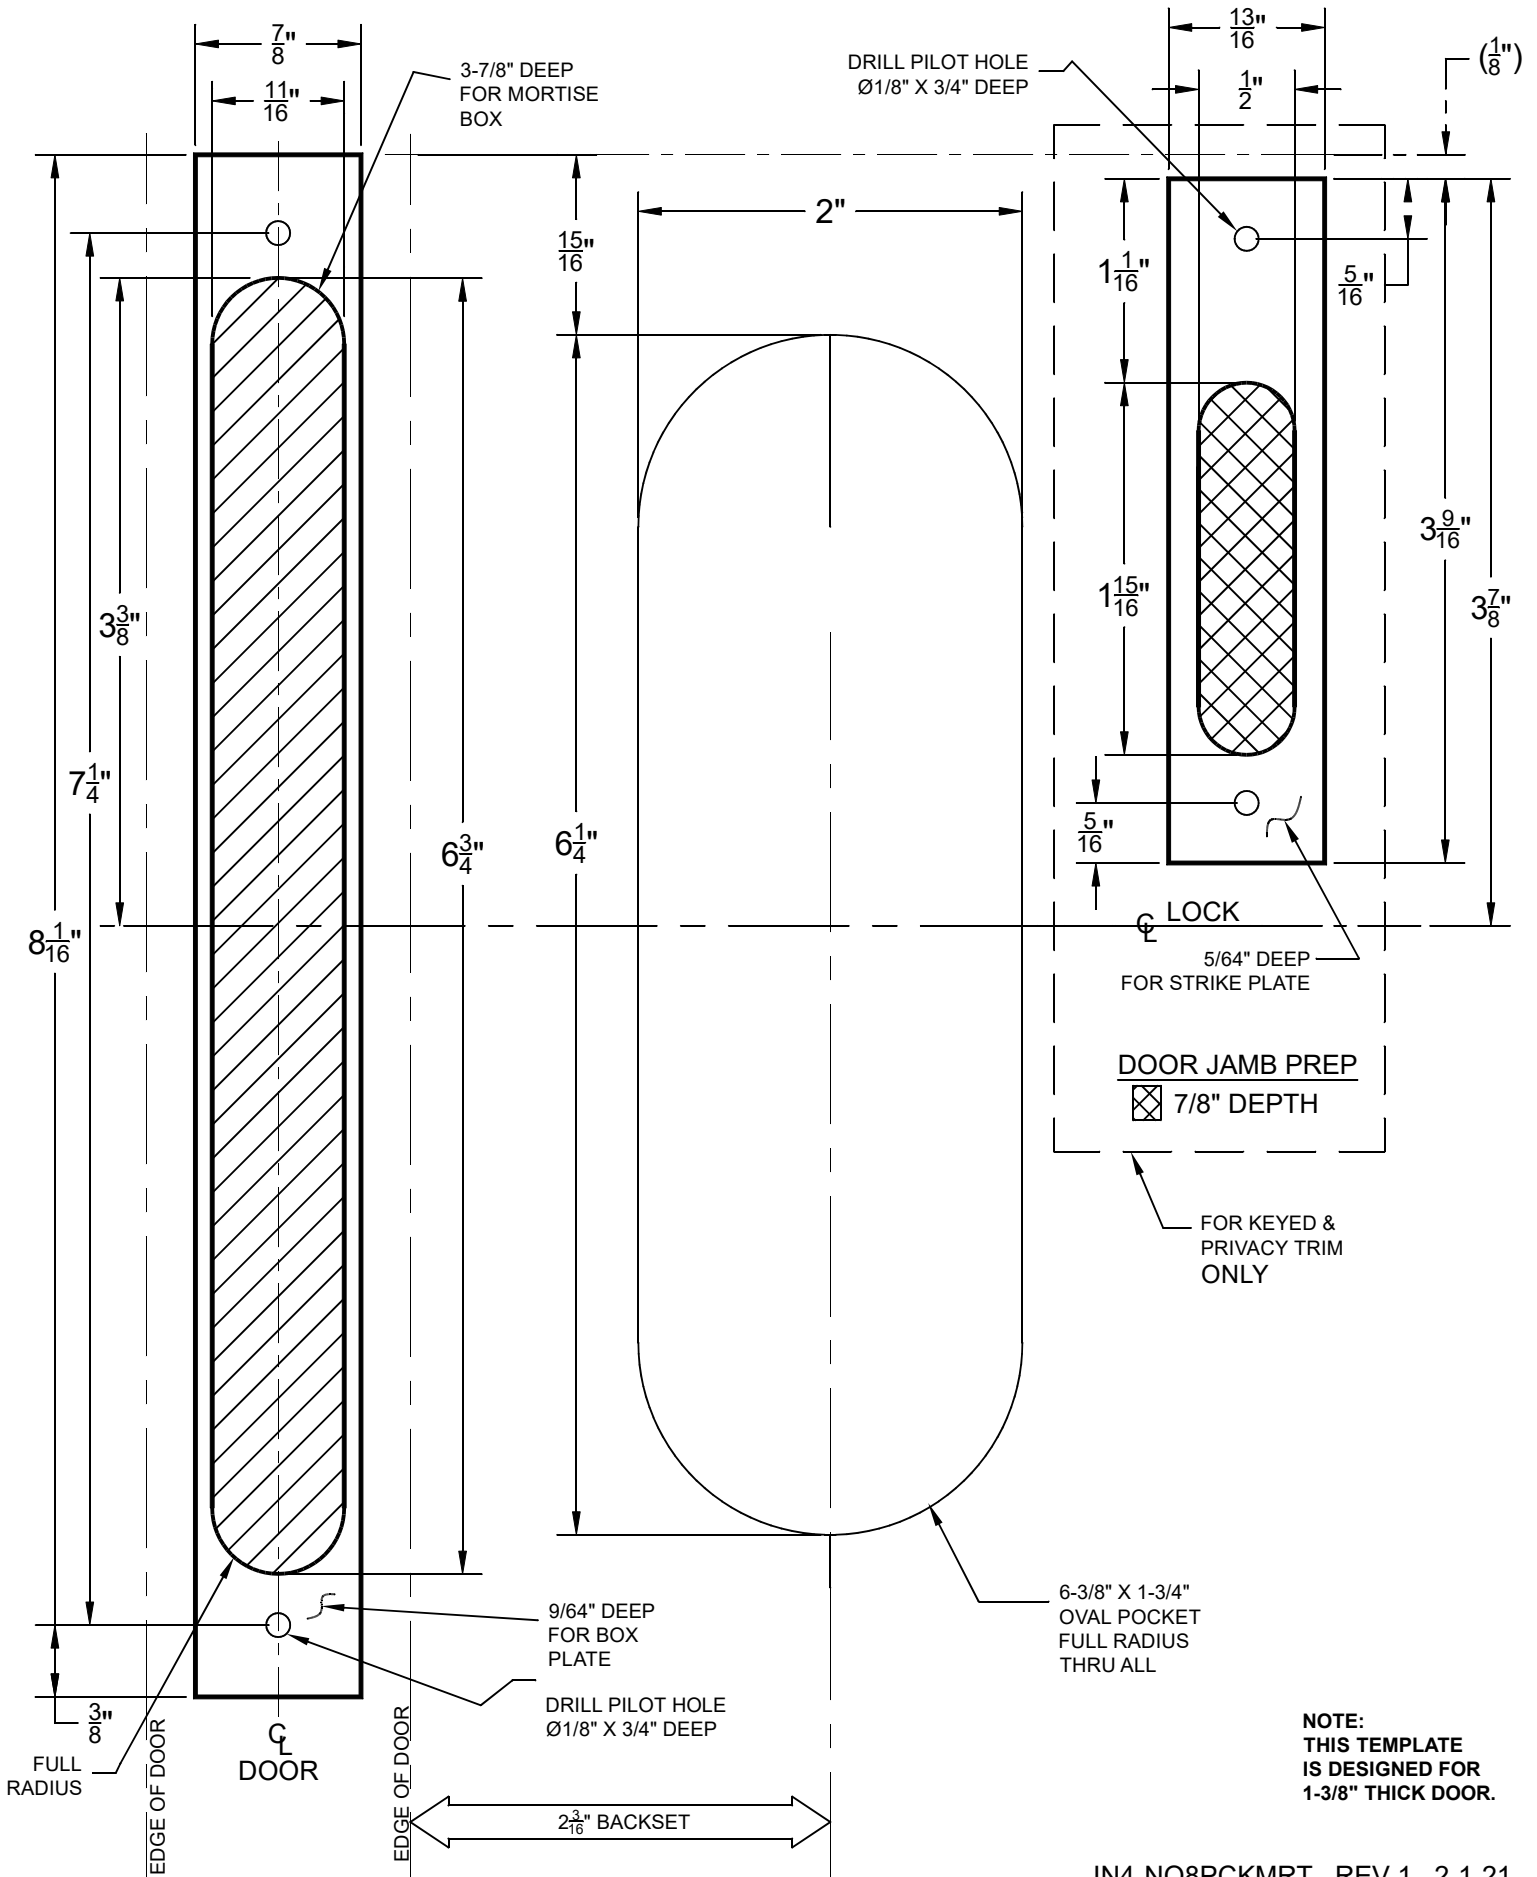

NO. 8 POCKET DOOR MORTISE HOLE PREPARATION

NOTE:
THIS TEMPLATE
IS DESIGNED FOR
1-3/8" THICK DOOR.