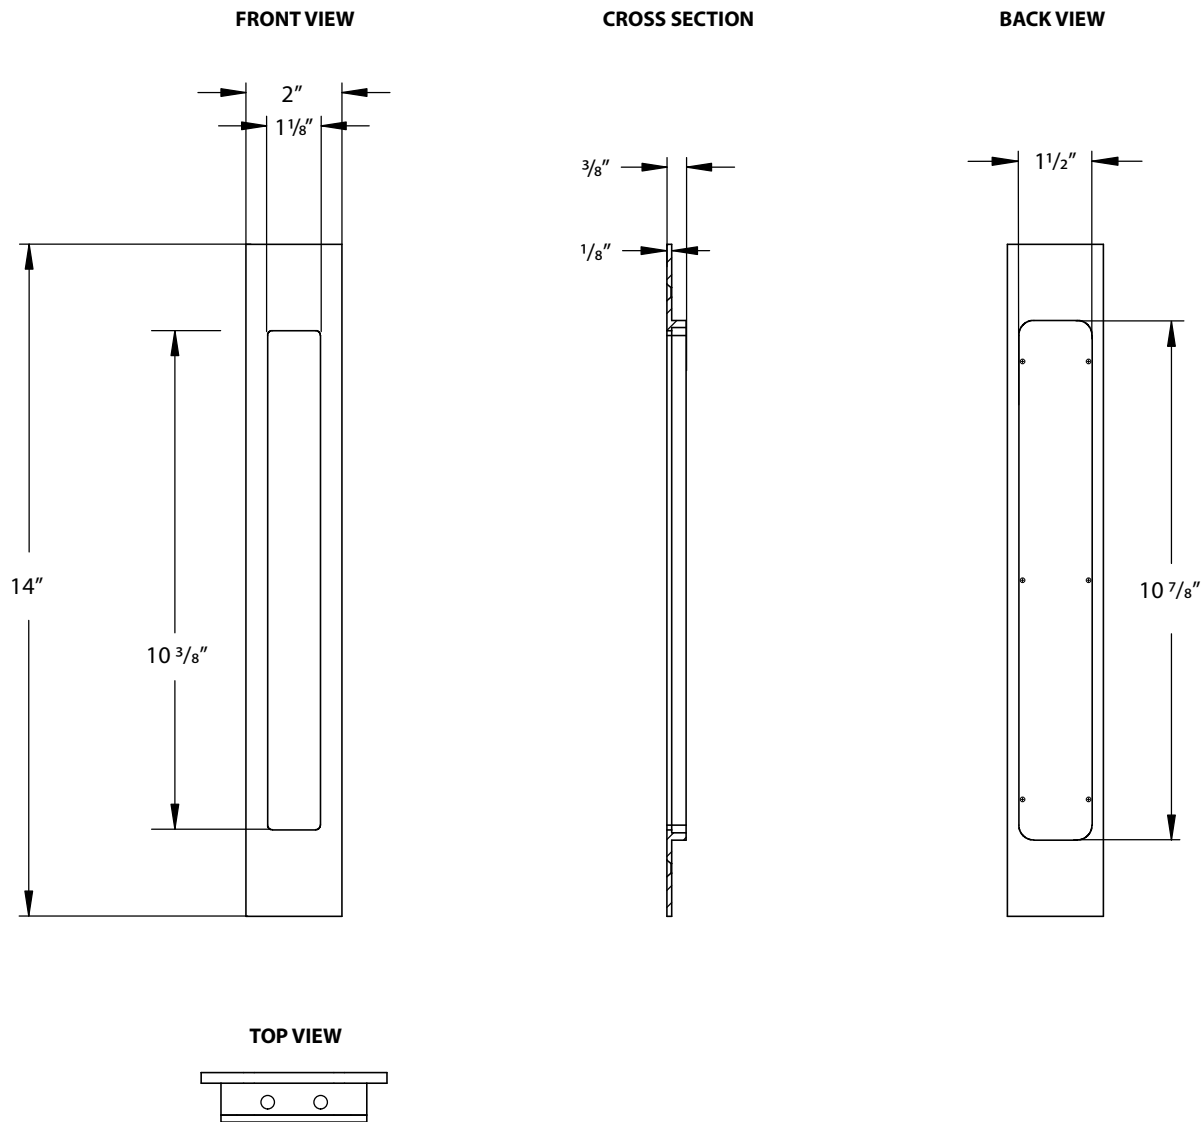

MODERN RECTANGULAR FLUSH PULL - 14"

*Note: For general info only. Not drawn to scale. Do not use as a drilling template.