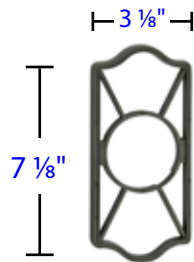

Exterior Projection: 3 1/4"

Interior Projection: 3 1/8"

Adaptors available for brass leversets to fit doors between 1 3/8" and 1 5/8" thick.

Passage Function Shown in Passage Mode

Storeroom/Gate Function

- Storeroom / Gate Function**
- Outside lever always locked
  - Entry by code or key only
  - Inside lever always free

**Passage Function in Locked Mode**

- Outside lever always locked
- Entry by code or key only
- Inside lever always free

**Passage Function in Passage Mode**

- Outside lever always free
- Entry by operating lever, no code or key required.
- Inside lever always free