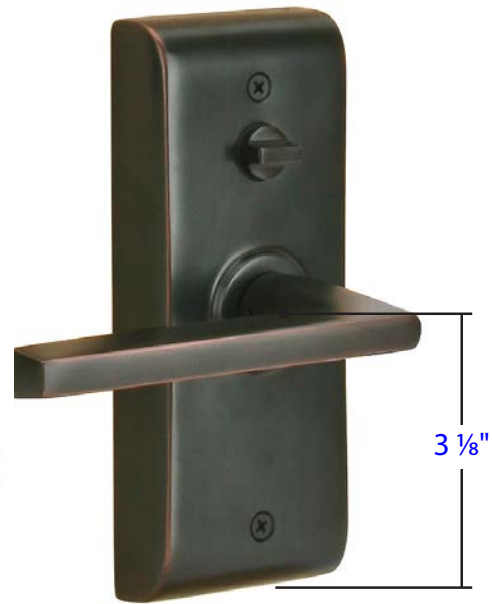

**EMTOUCH™**

Exterior Projection: 3"

Interior Projection: 3"

Adaptors available for leversets to fit doors between 1 3/8" and 1 5/8" thick.

Passage Function  
Shown in Passage  
Mode

Storeroom/Gate  
Function

- Storeroom / Gate Function**
- Outside lever always locked
  - Entry by code or key only
  - Inside lever always free

**Passage Function in Locked Mode**

- Outside lever always locked
- Entry by code or key only
- Inside lever always free

**Passage Function in Passage Mode**

- Outside lever always free
- Entry by operating lever, no code or key required.
- Inside lever always free