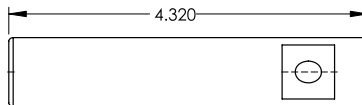

### 4" Dutch Door Bolts

Description	Product Code
4" Dutch Door Bolt	8516

Mortise Strike

Lip Strike

>> **Supplied with 2 Types of Strike Plates and Screws.** Strikes & Screws are **NOT** sold separately.