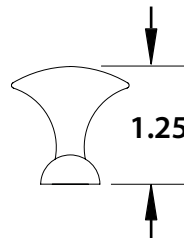

### 4" Dutch Door Bolts

Description	Product Code
4" Dutch Door Bolt	8516

Mortise Strike

Lip Strike

>> **Supplied with 2 Types of Strike Plates and Screws.** Strikes & Screws are **NOT** sold separately.