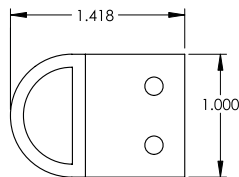

### 4" Dutch Door Bolts

Description	Product Code
4" Dutch Door Bolt	8516

Mortise Strike

Lip Strike

>> **Supplied with 2 Types of Strike Plates and Screws.** Strikes & Screws are **NOT** sold separately.