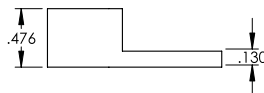

### 4" Dutch Door Bolts

Description	Product Code
4" Dutch Door Bolt	8516

Mortise Strike

Lip Strike

>> **Supplied with 2 Types of Strike Plates and Screws.** Strikes & Screws are **NOT** sold separately.