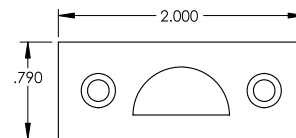

### 4" Dutch Door Bolts

Description	Product Code
4" Dutch Door Bolt	8516

Mortise Strike

Lip Strike

>> **Supplied with 2 Types of Strike Plates and Screws.** Strikes & Screws are **NOT** sold separately.