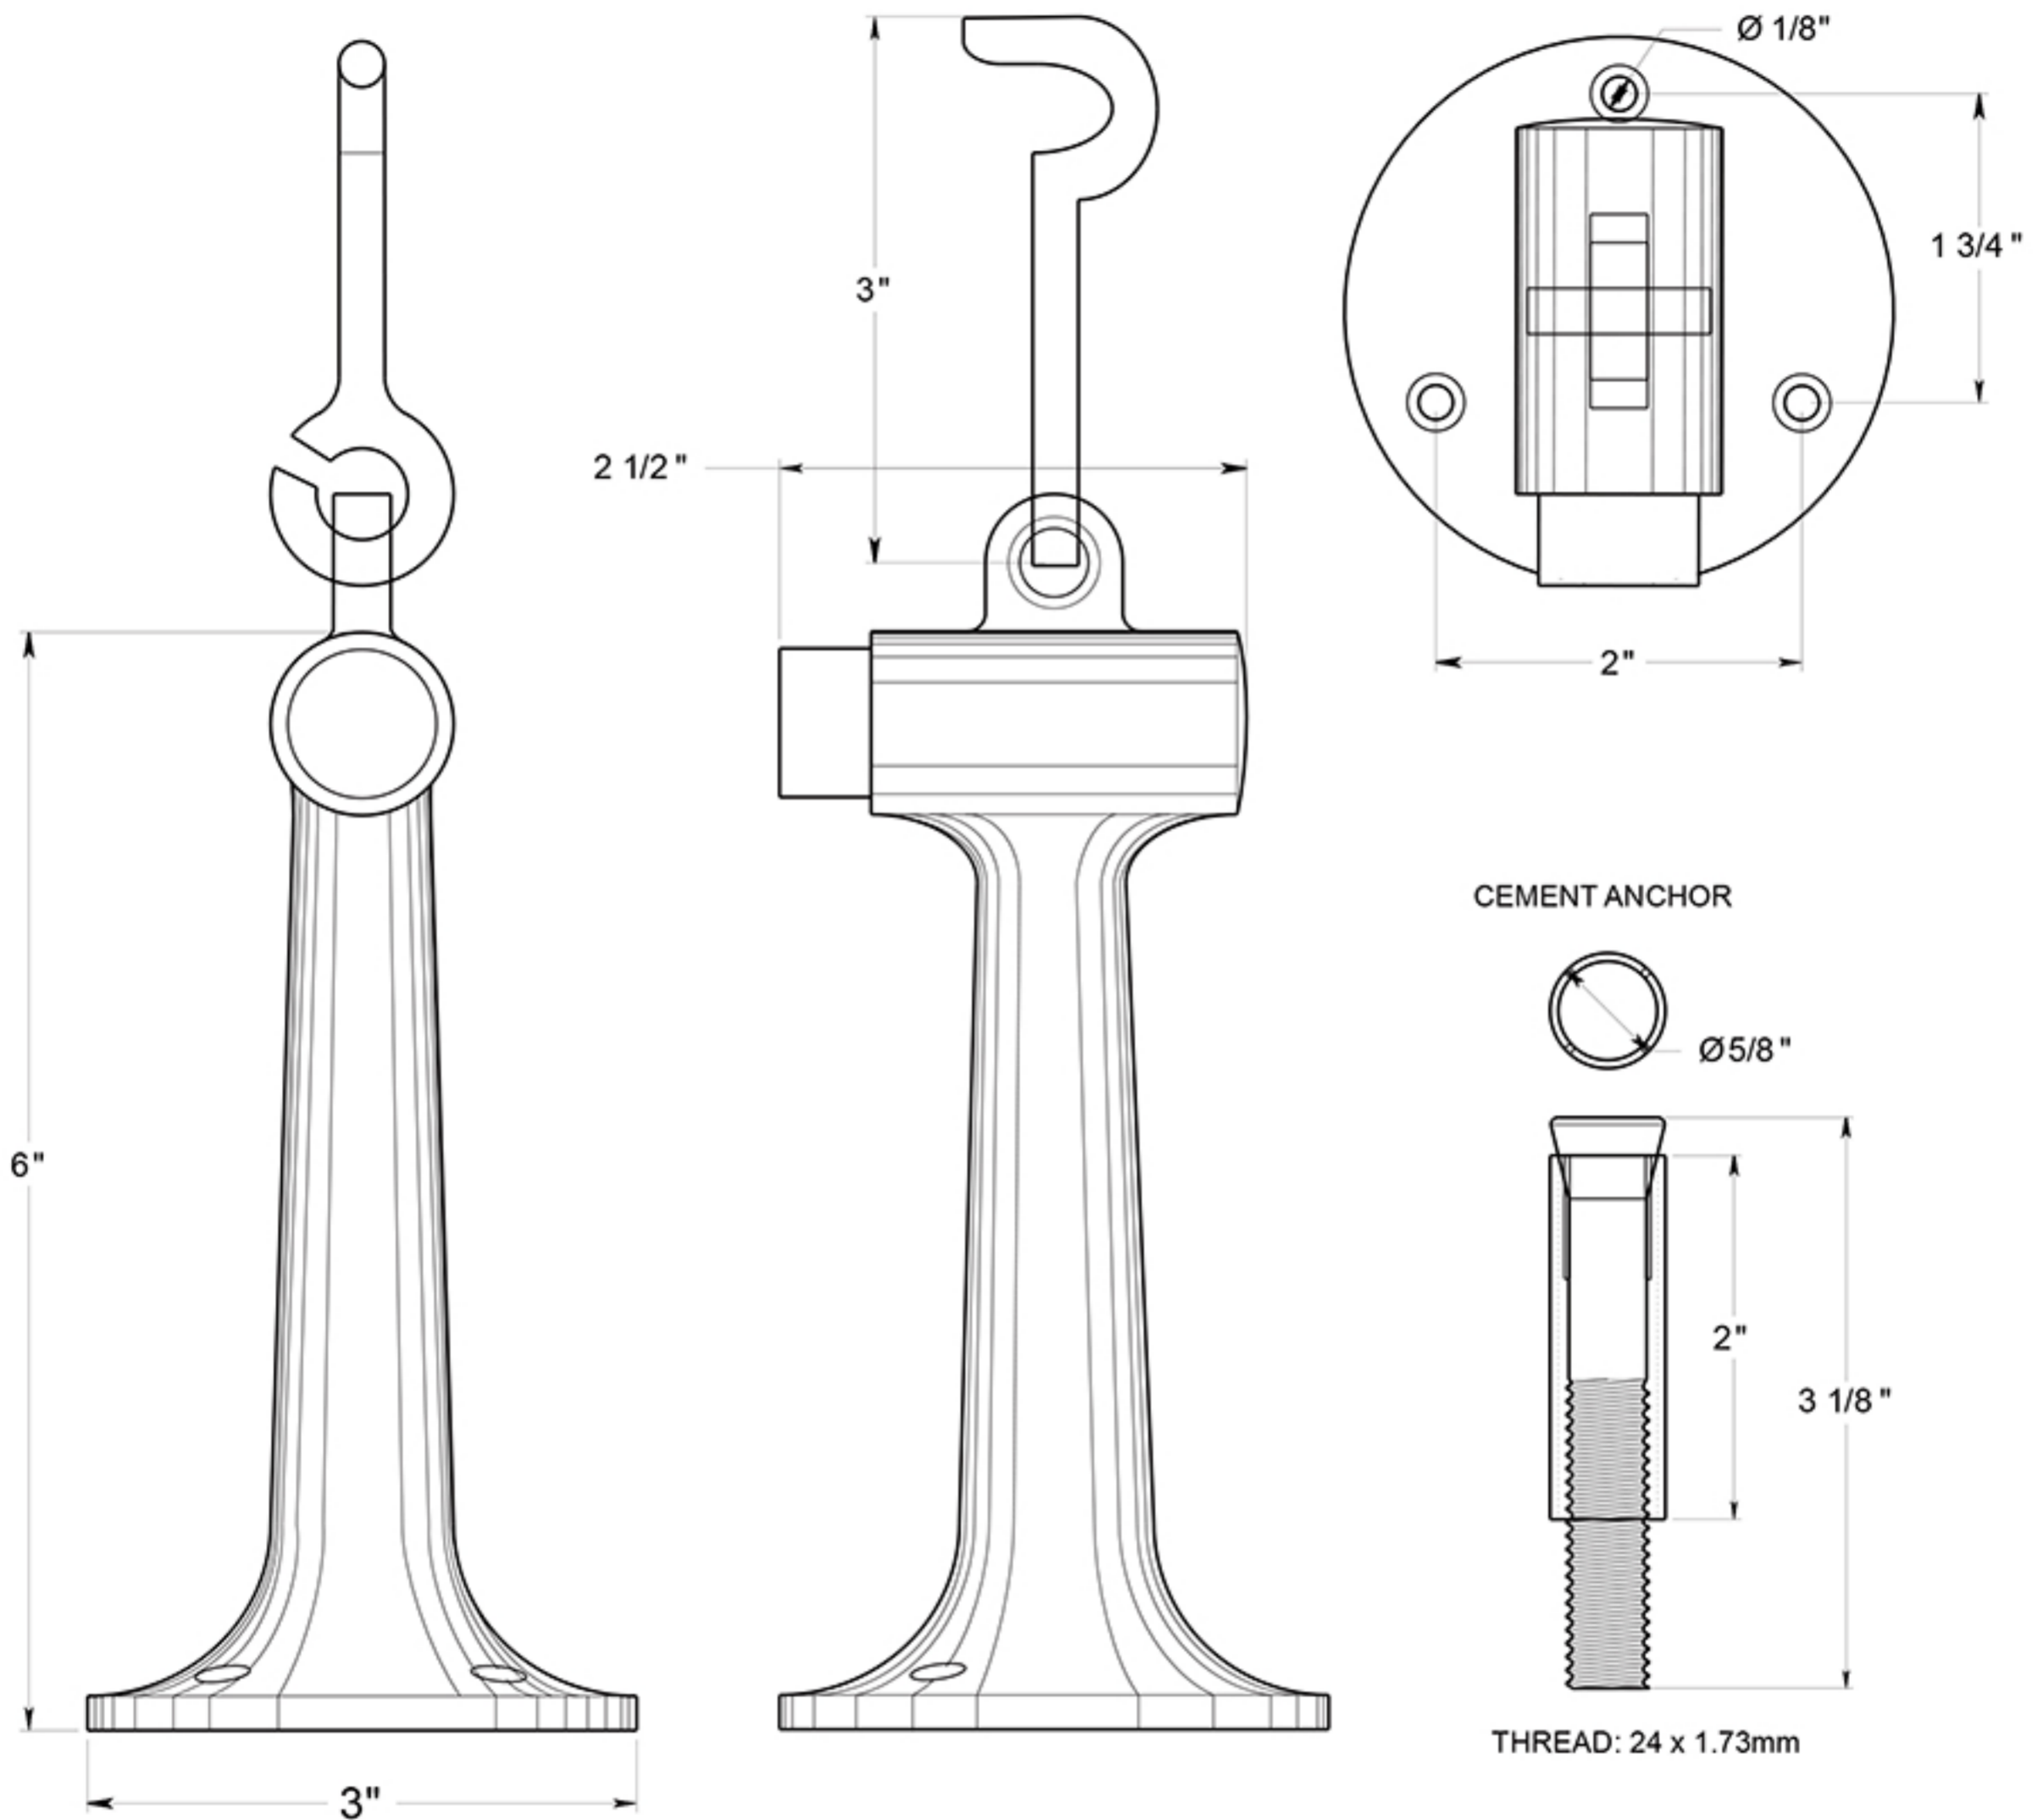

# DSF630

6" BUMPER / FLOOR MOUNT WITH HOOK AND EYE  
HD / SOLID BRASS

DRAWING NOT TO SCALE

NOTE: Deltana reserves the right to constantly improve its products and is not responsible for differences between the product in-hand and the specifications contained in this drawing. We do not recommend to pre-drill holes or pre-cut woods or metals based on the drawing information if the veracity of the specifications has not been proven by the live product.