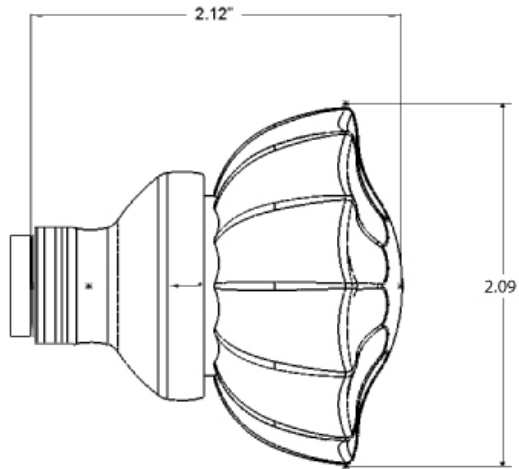

TECHNICAL SPECIFICATIONS

Crystal Knob

- > Collection: Nostalgic
- > Design code: CRY
- > Material: Forged Brass/Crystal
- > Functions: Knob pair with 3/8" – 20 spindle

Crystal Knob shown in Bright Chrome