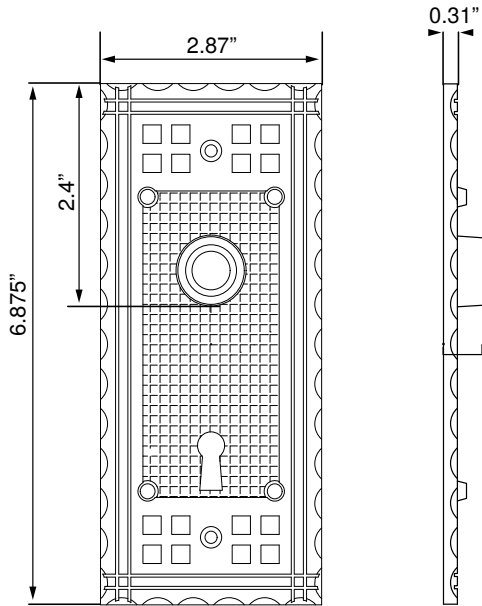

## Craftsman Long Plate

- > Collection: Nostalgic
- > Design code: CRA
- > Material: Forged Brass
- > Functions: Passage, Privacy, Dummy, Interior Mortise

Craftsman Long Plate shown in Antique Brass