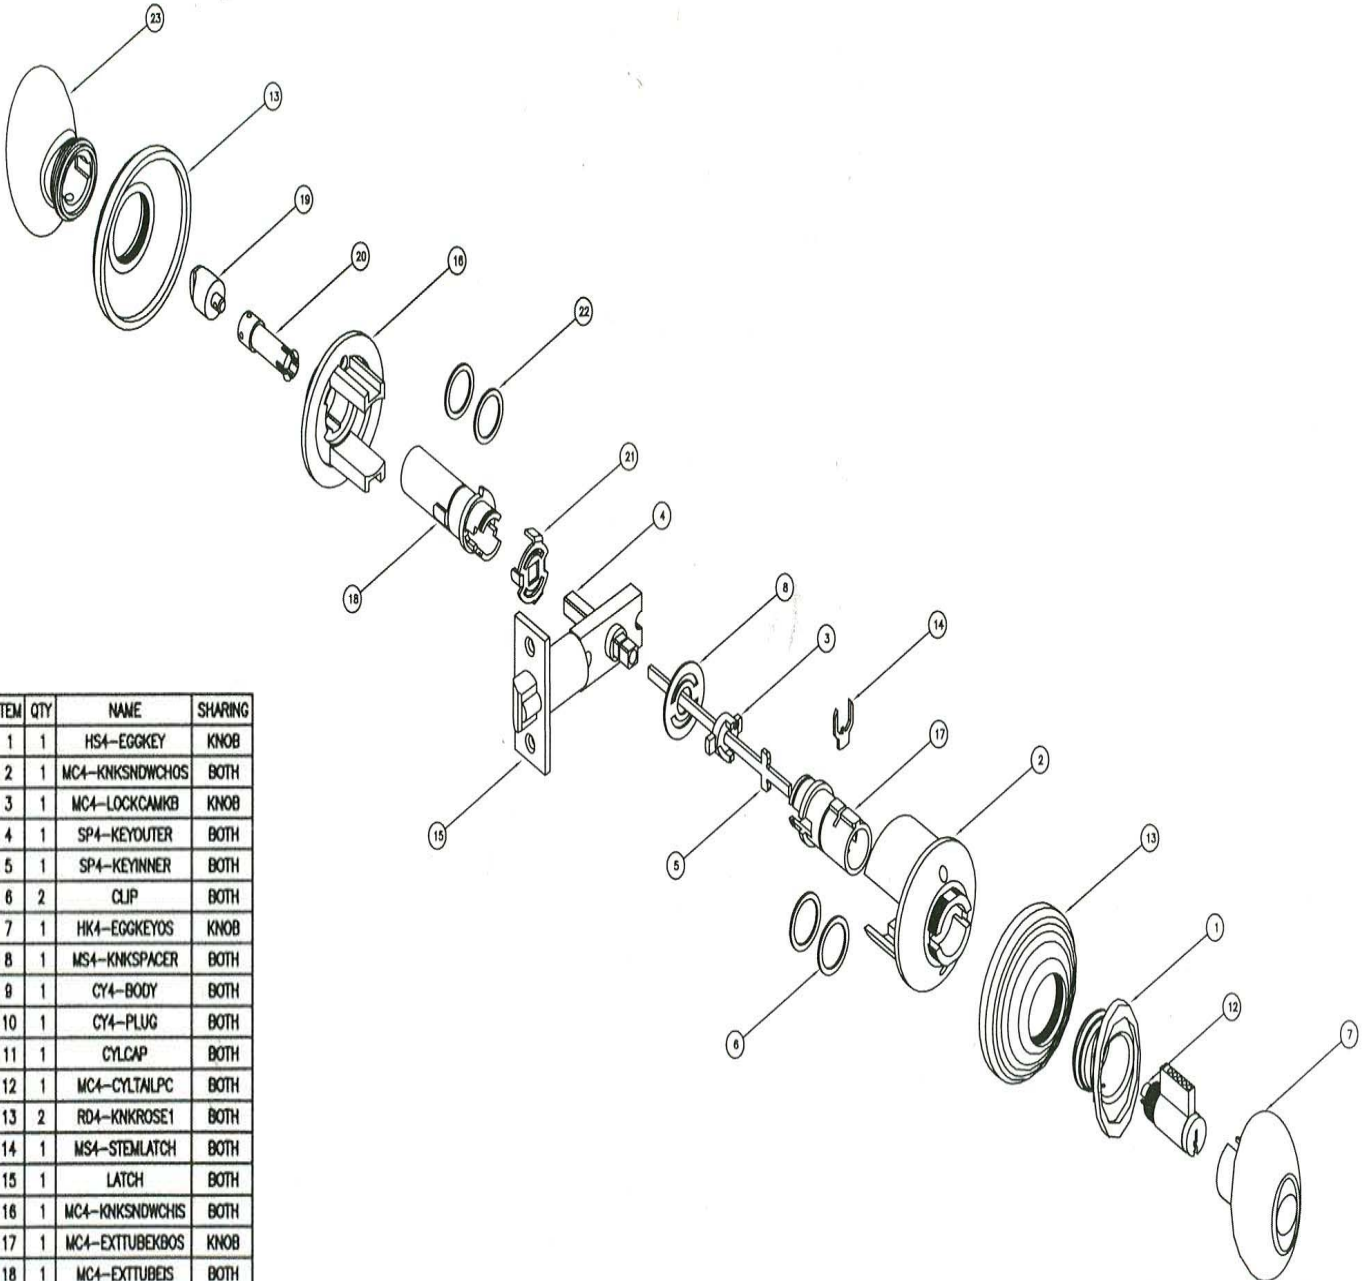

# Key In Lock Component Part Breakdown

ITEM	QTY	NAME	SHARING
1	1	HS4-EGGKEY	KNOB
2	1	MCA-KNKSNDWCHOS	BOTH
3	1	MCA-LOCKCAMB	KNOB
4	1	SP4-KEYOUTER	BOTH
5	1	SP4-KEYINNER	BOTH
6	2	CLIP	BOTH
7	1	HK4-EGGKEYOS	KNOB
8	1	MS4-KNKSPACER	BOTH
9	1	CY4-BODY	BOTH
10	1	CY4-PLUG	BOTH
11	1	CYLCAP	BOTH
12	1	MCA-CYLTALPC	BOTH
13	2	RD4-KNKROSE1	BOTH
14	1	MS4-STEMLATCH	BOTH
15	1	LATCH	BOTH
16	1	MCA-KNKSNDWCHIS	BOTH
17	1	MCA-EXTTUBEXBOS	KNOB
18	1	MCA-EXTTUBEIS	BOTH
19	1	MM4-KNKTHUMB	BOTH
20	1	MP4-THMBTRNEXT	BOTH
21	1	MS4-TMEPLTKYKB	KNOB
22	2	CLIPIN	BOTH
23	1	HK4-EGGKEYIN	KNOB