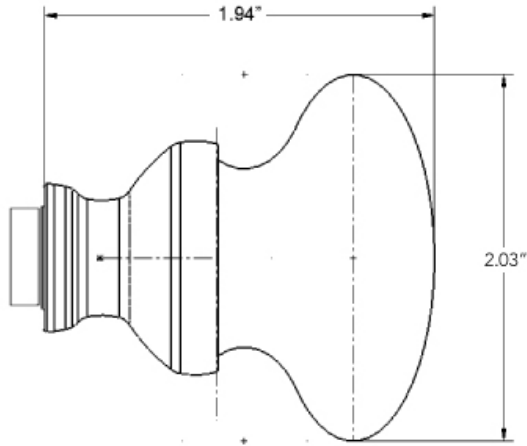

Brown Porcelain Knob

- > Collection: Nostalgic
- > Design code: BRN
- > Material: Forged Brass, Porcelain
- > Functions: Knob pair with 3/8" – 20 spindle

Brown Porcelain Knob shown in Antique Brass