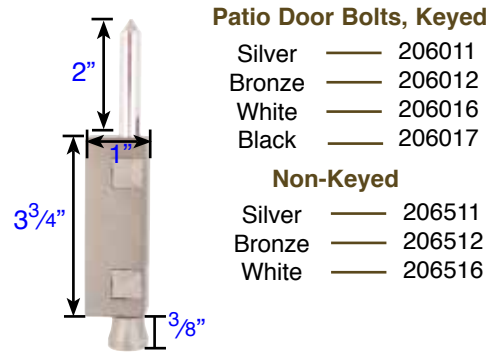

Solid Brass Casement Latches

12" Flush Bolts

6" Flush Bolts

4" Flush Bolts

Flush Bolt Strike