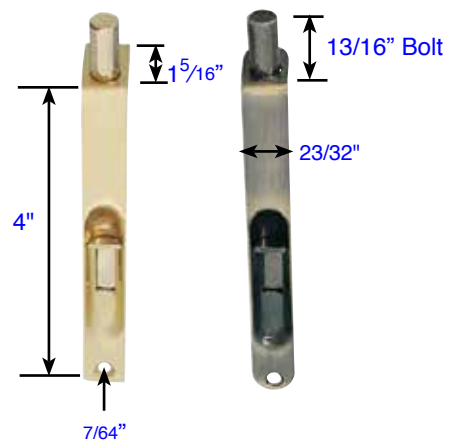

Solid Brass Casement Latches

12" Flush Bolts

6" Flush Bolts

4" Flush Bolts

Flush Bolt Strike