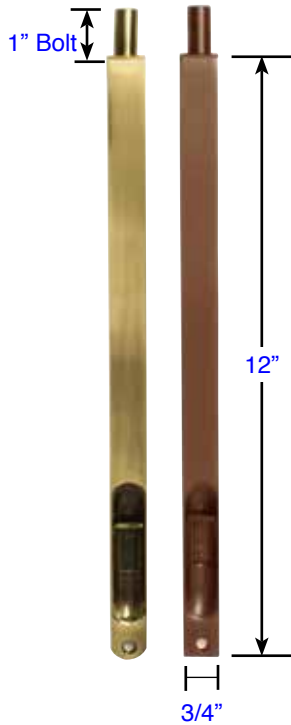

Solid Brass Casement Latches

12" Flush Bolts

6" Flush Bolts

4" Flush Bolts

Flush Bolt Strike