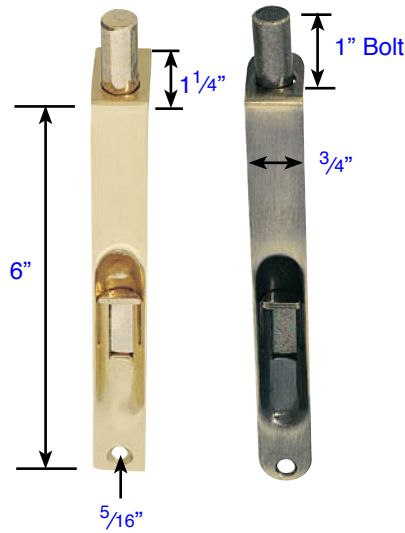

Solid Brass Casement Latches

12" Flush Bolts

6" Flush Bolts

4" Flush Bolts

Flush Bolt Strike