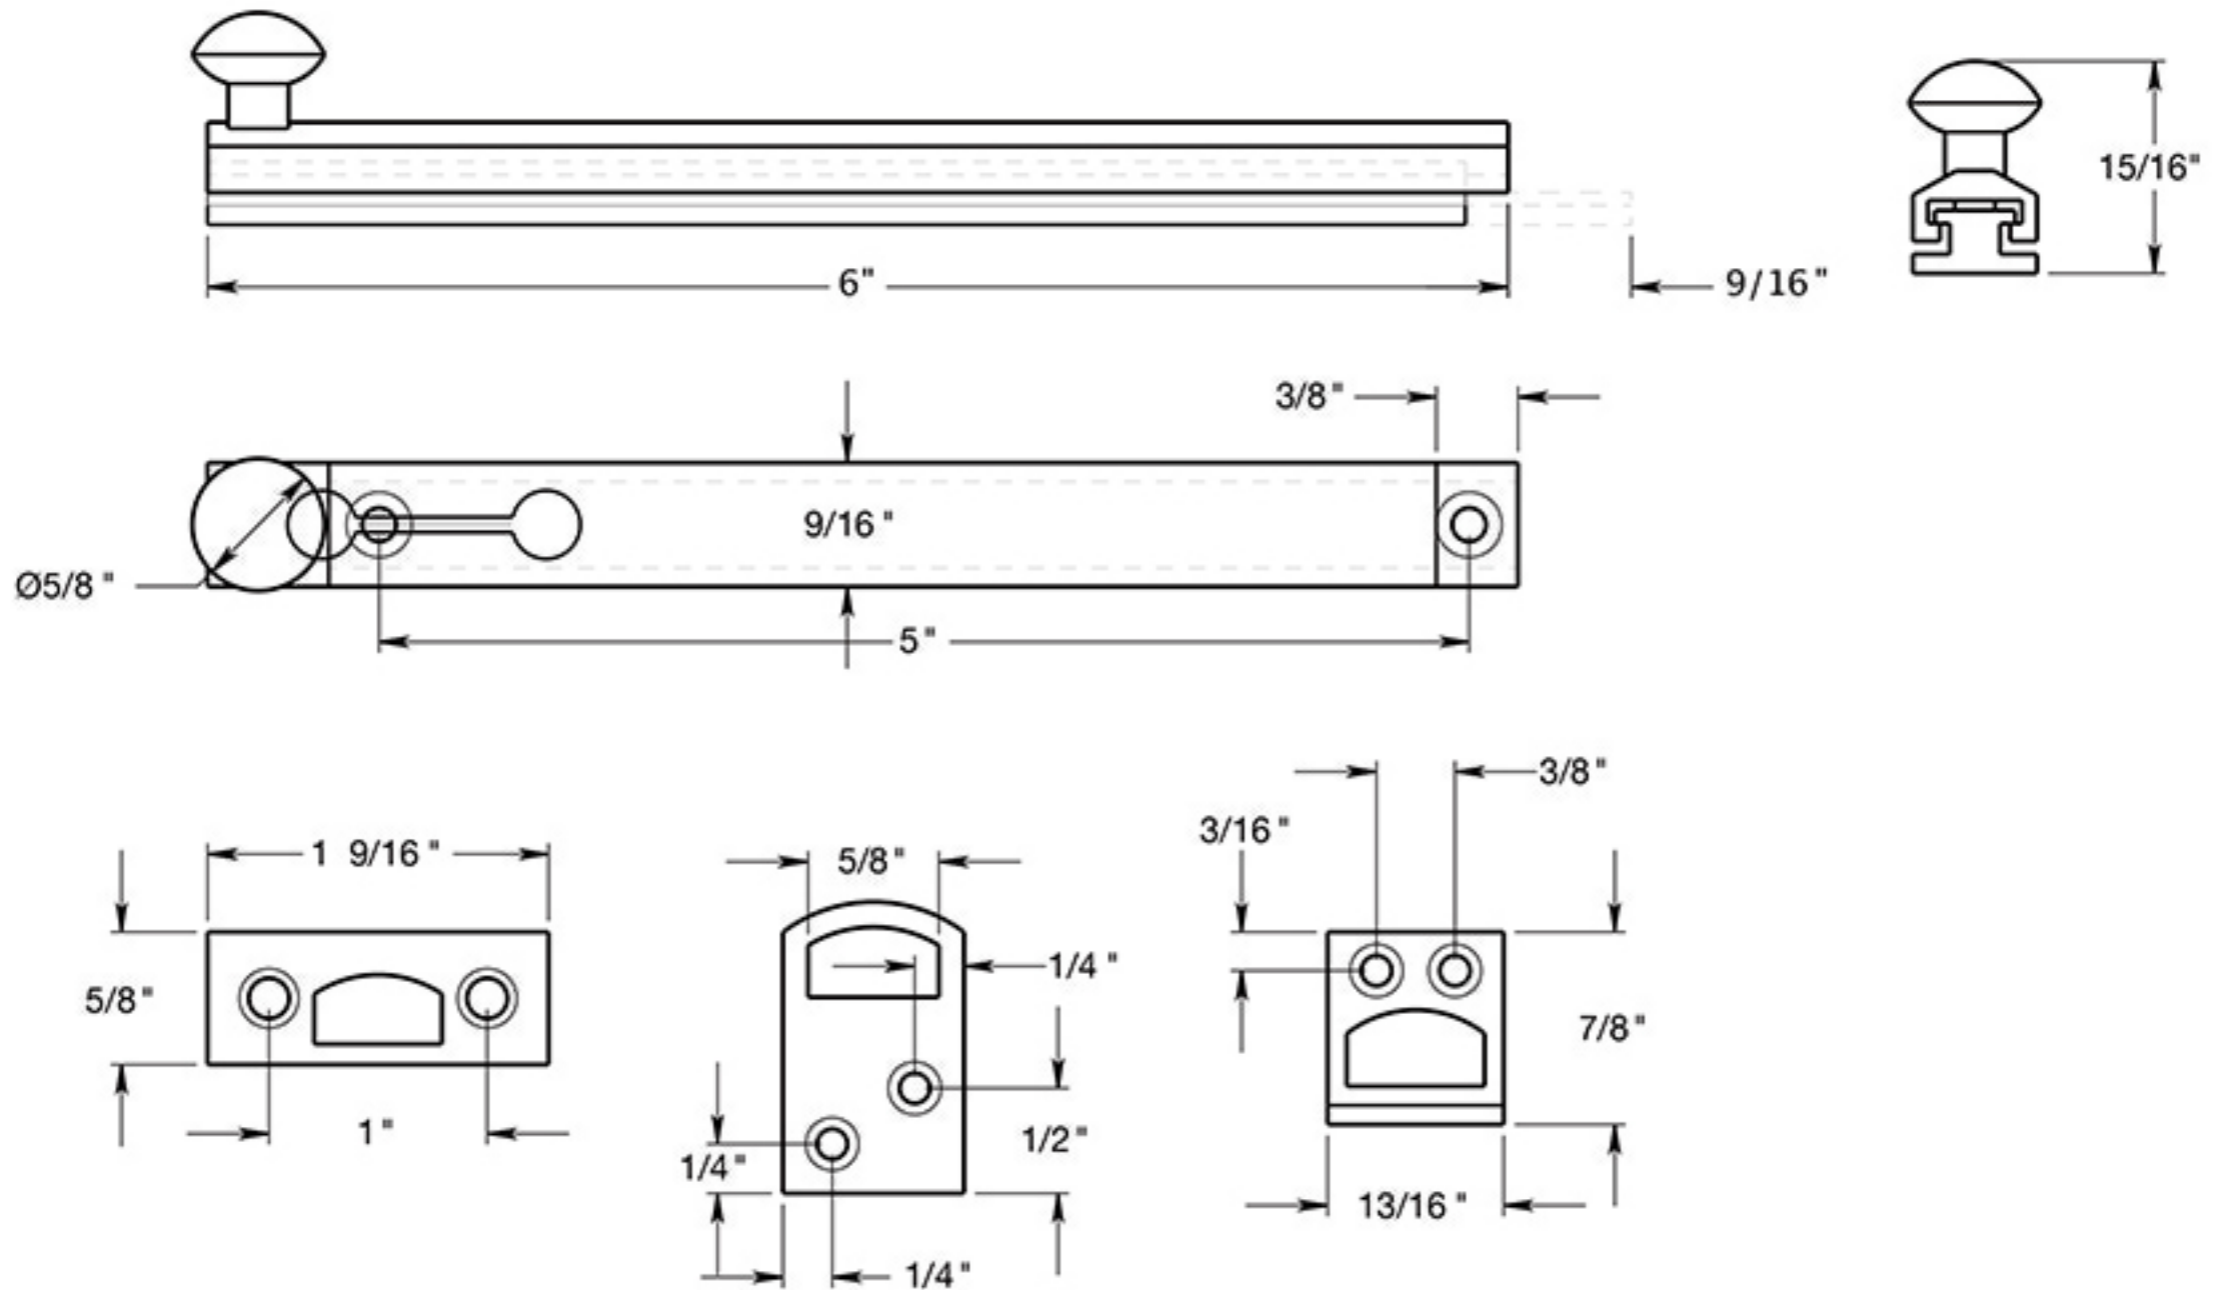

# 6SBCS

6" SURFACE BOLTS / HD / CONCEALED SCREWS / SOLID BRASS

DRAWING NOT TO SCALE

NOTE: Deltana reserves the right to constantly improve its products and is not responsible for differences between the product in-hand and the specifications contained in this drawing. We do not recommend to pre-drill holes or pre-cut woods or metals based on the drawing information if the veracity of the specifications has not been proven by the live product.