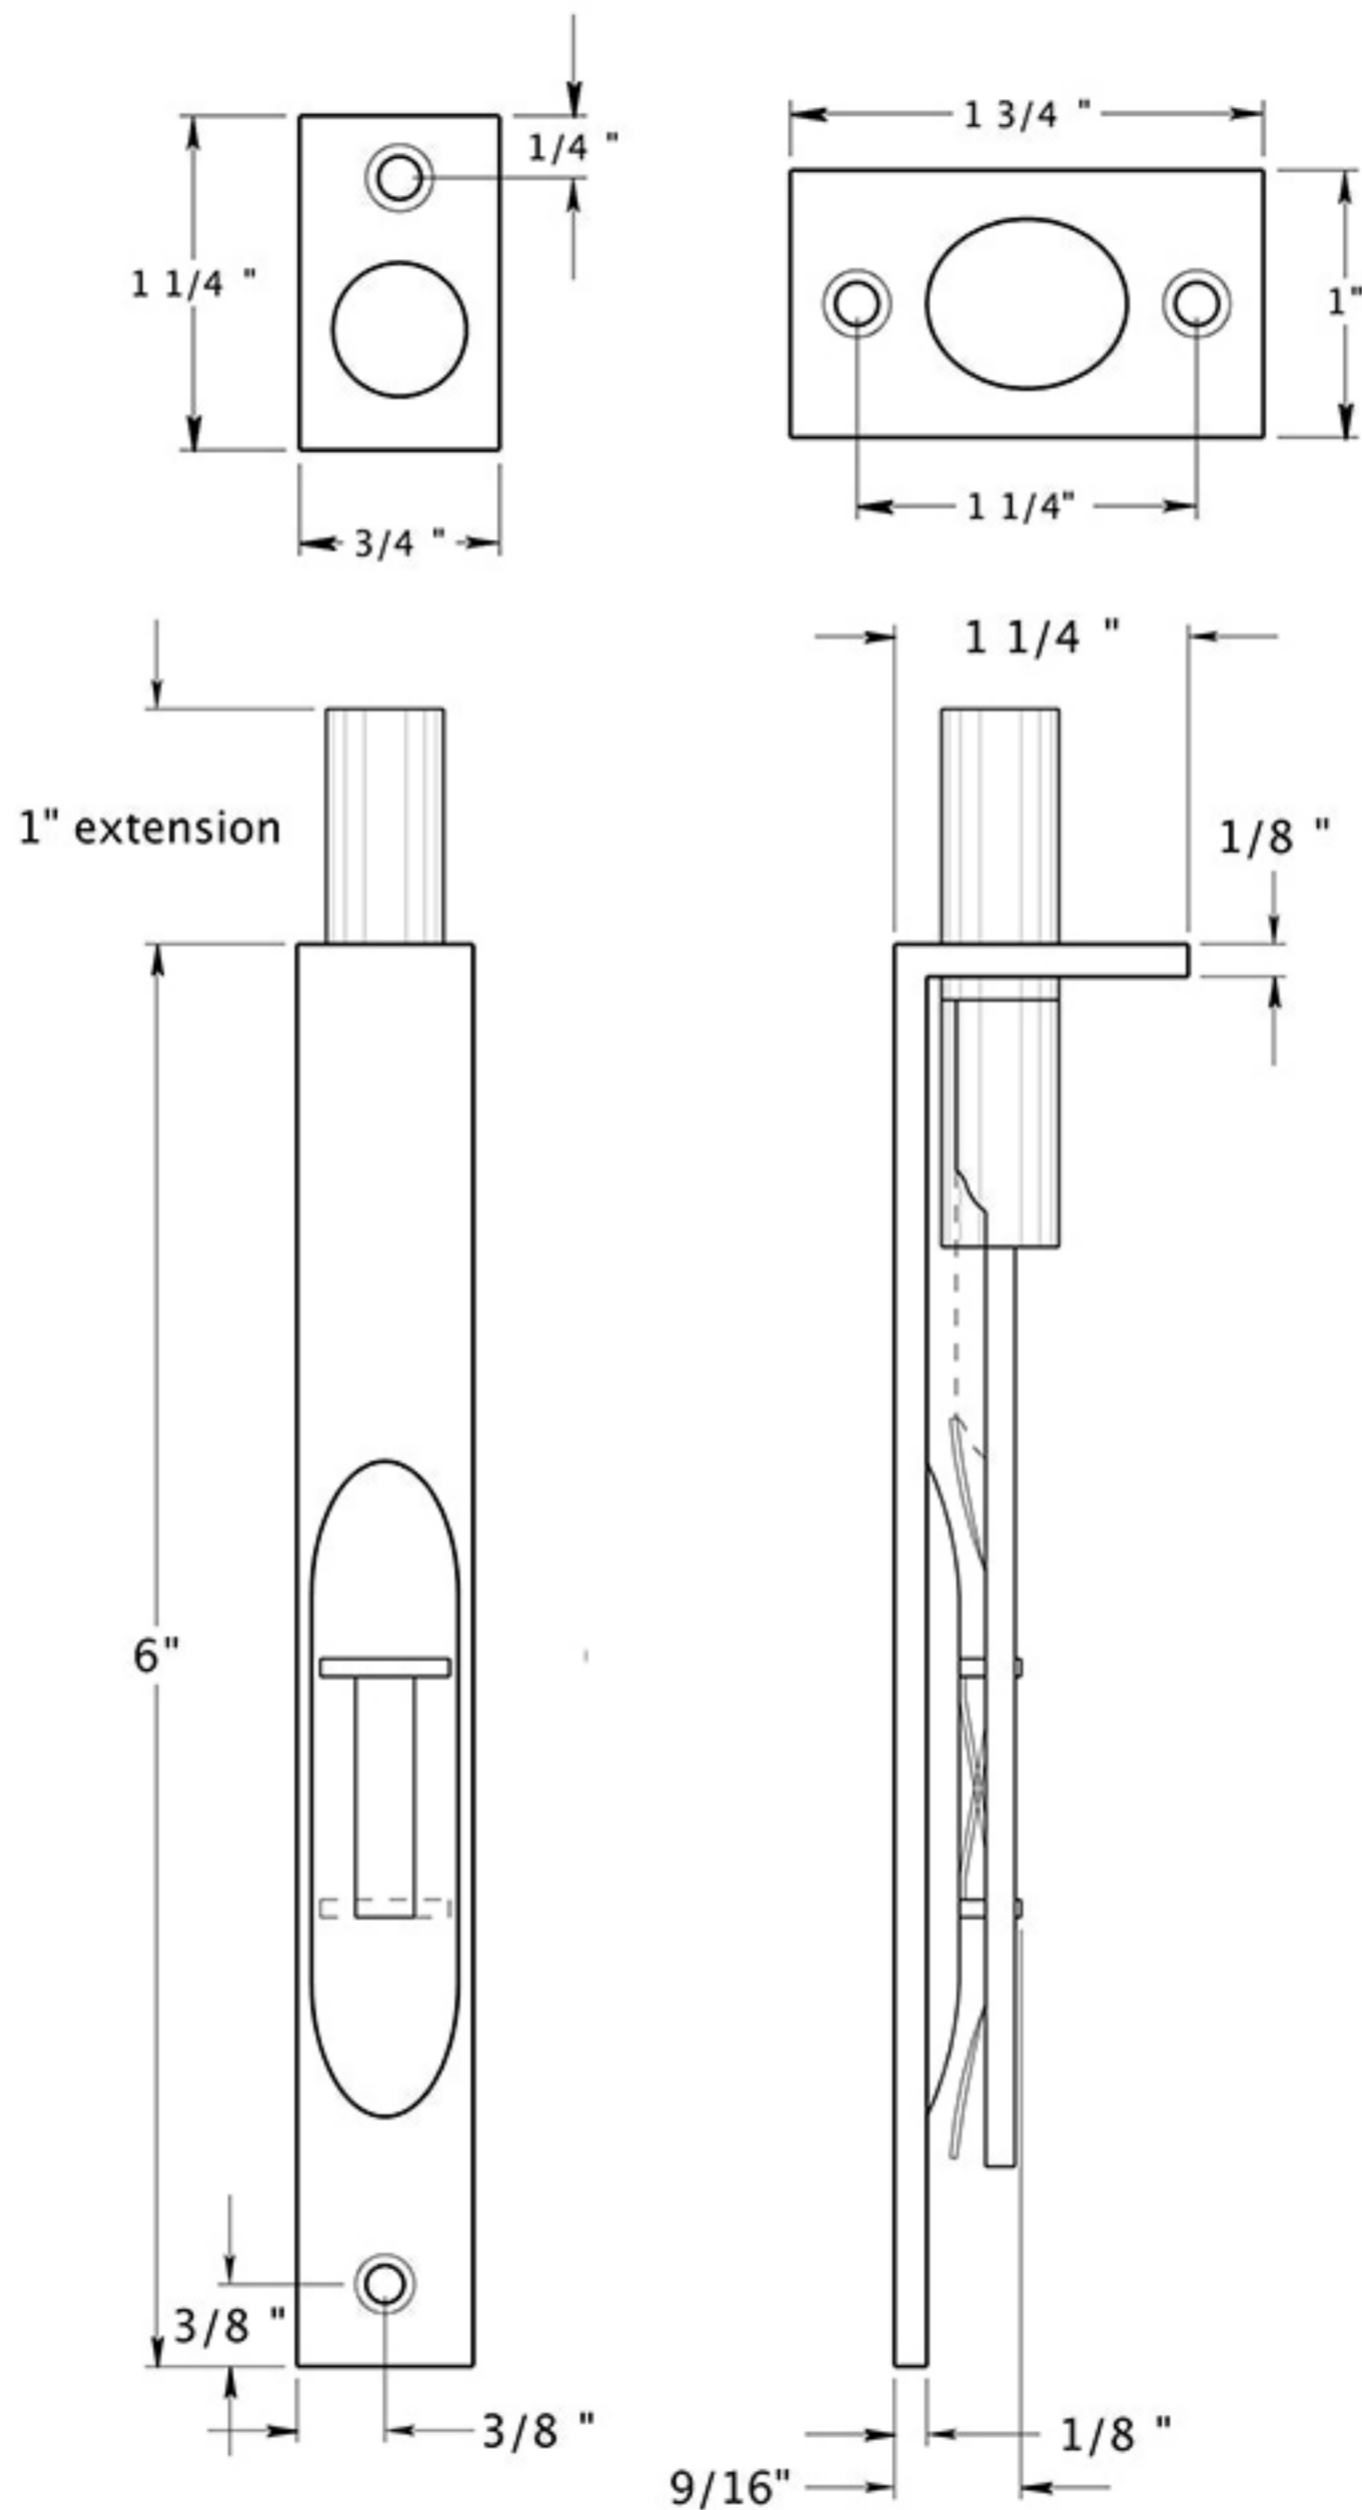

# 6FBS

6" FLUSH BOLT / HD / SQUARE CORNERS / SOLID BRASS

DRAWING NOT TO SCALE

NOTE: Deltana reserves the right to constantly improve its products and is not responsible for differences between the product in-hand and the specifications contained in this drawing. We do not recommend to pre-drill holes or pre-cut woods or metals based on the drawing information if the veracity of the specifications has not been proven by the live product.