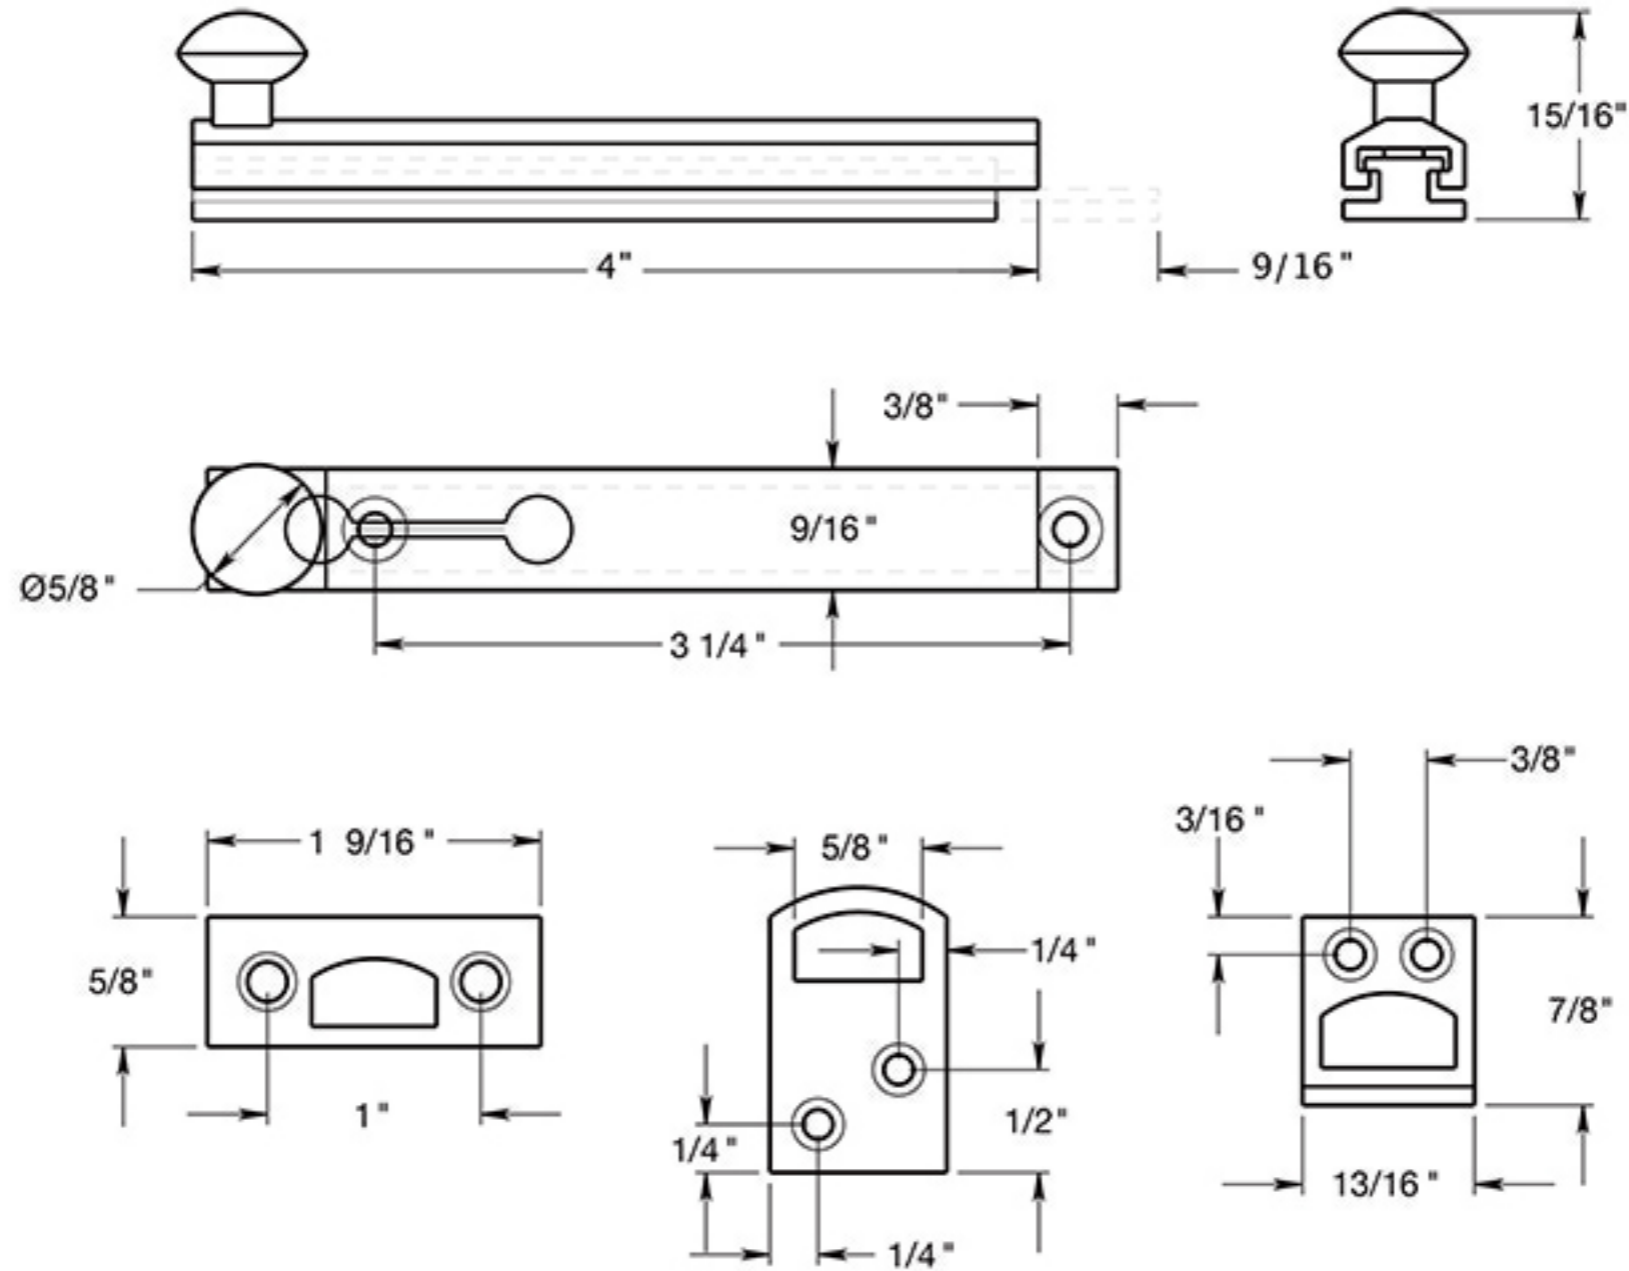

# 4SBCS

4" SURFACE BOLTS / HD / CONCEALED SCREWS / SOLID BRASS

DRAWING NOT TO SCALE

NOTE: Deltana reserves the right to constantly improve its products and is not responsible for differences between the product in-hand and the specifications contained in this drawing. We do not recommend to pre-drill holes or pre-cut woods or metals based on the drawing information if the veracity of the specifications has not been proven by the live product.