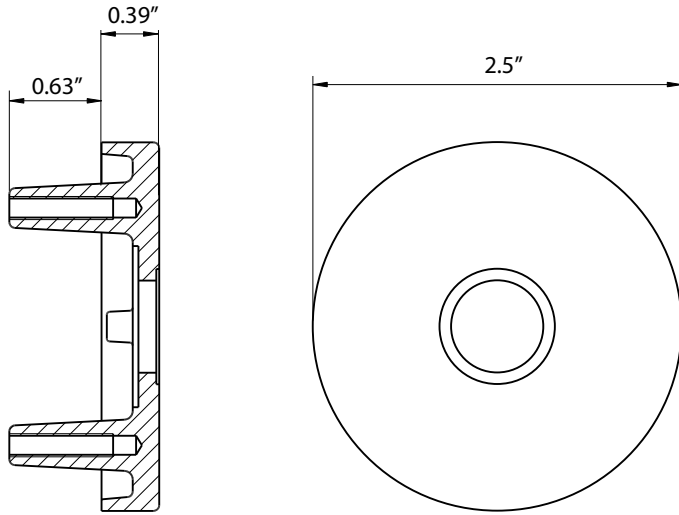

### Circolo Leather Rosette

> Design code: CLOMLT

> Material: Forged Brass

Circolo Leather Rosette