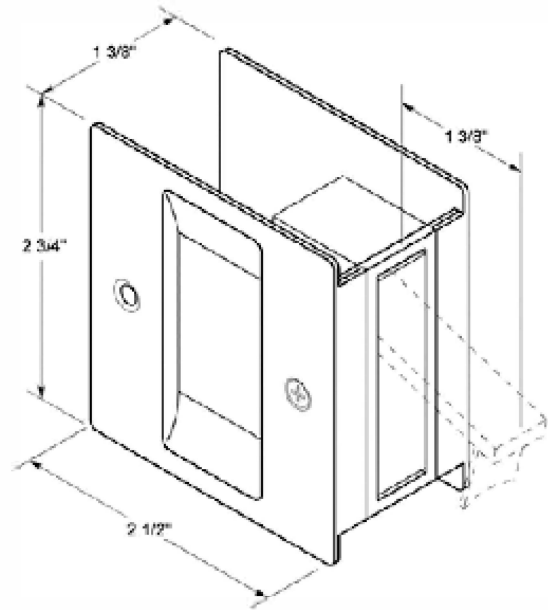

## Pocket Door Pulls

**DESCRIPTION**

**PRODUCT CODE**

**CASE**

Passage (hall/closet) Both sides always free	DP711	24
Privacy (bed/bath) Locked by thumb turn. Unlocked by thumb turn,	DP712	24

**Finishes**

- 3 Polished Brass
- 5 Antique Brass
- 15 Satin Nickel
- 15A Antique Nickel
- 26D Satin Chrome
- 26 Polished Chrome
- 11P Vintage Bronze
- FBL Flat Black

**Door Thickness**

1 3/8" to 1 3/4"

**Door Handing**

Non-handed

**Key Cylinder**

No entry function

**Materials**

All metal parts