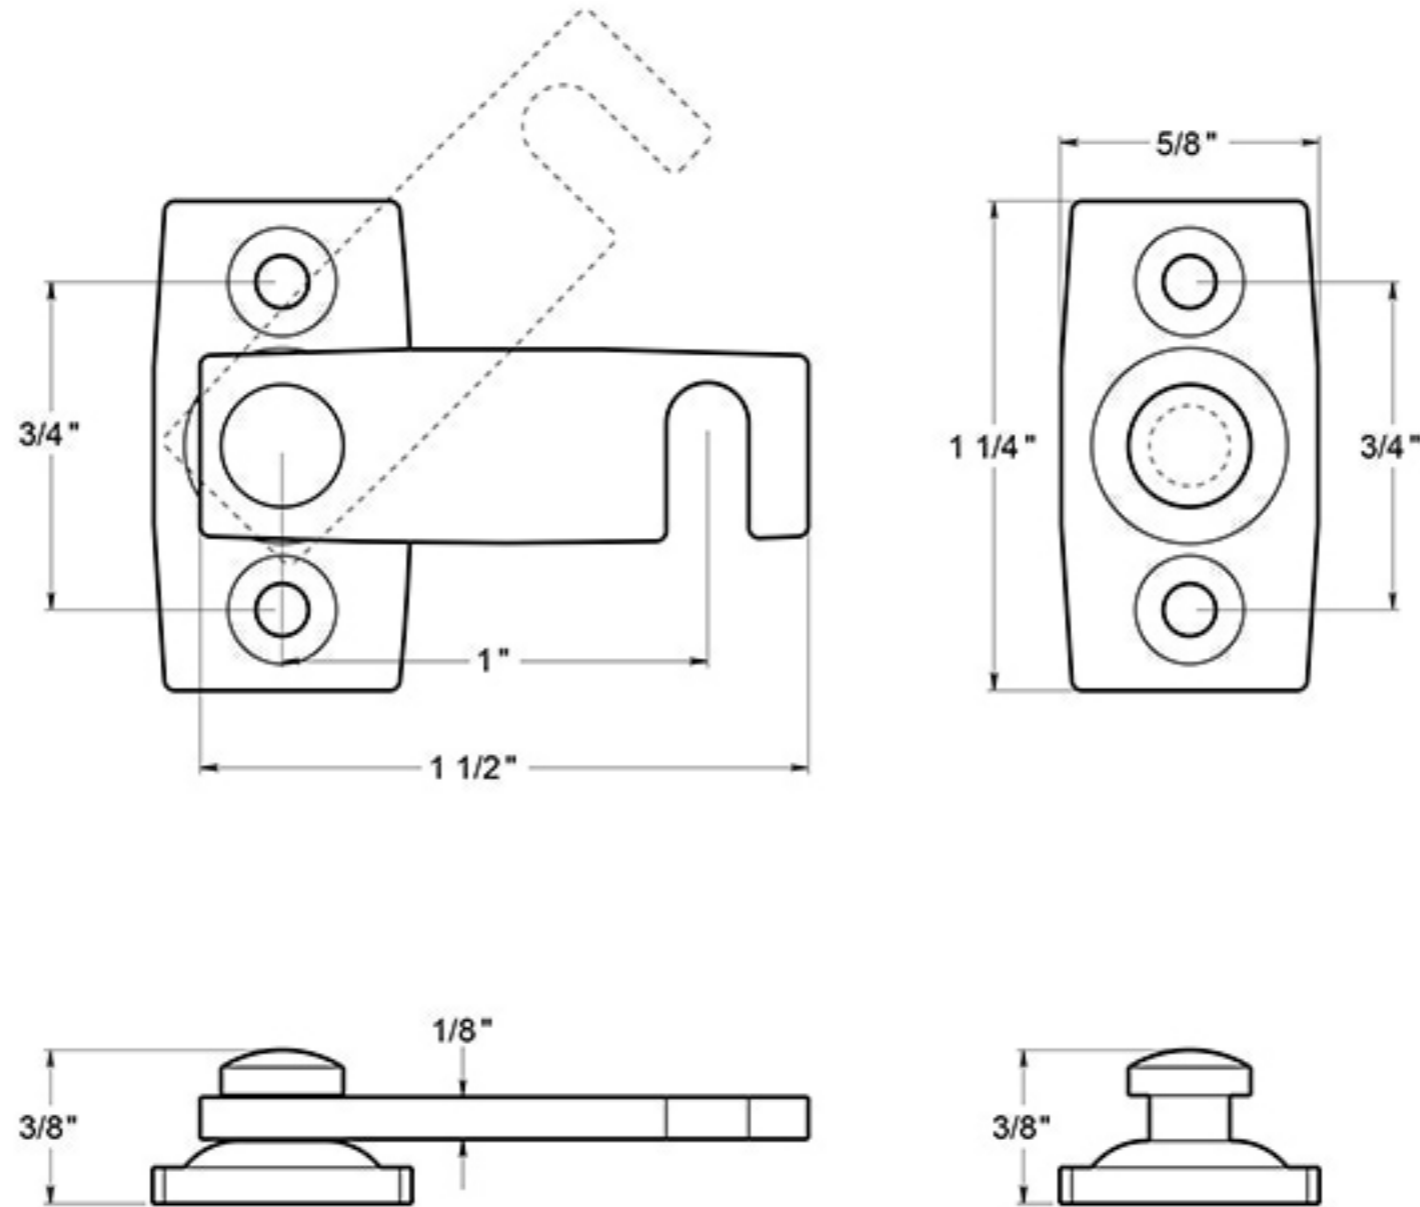

SB3058

5/8" SHUTTER BAR - DOOR LATCH / SOLID BRASS

DRAWING NOT TO SCALE

NOTE: Deltana reserves the right to constantly improve its products and is not responsible for differences between the product in-hand and the specifications contained in this drawing. We do not recommend to pre-drill holes or pre-cut woods or metals based on the drawing information if the veracity of the specifications has not been proven by the live product.