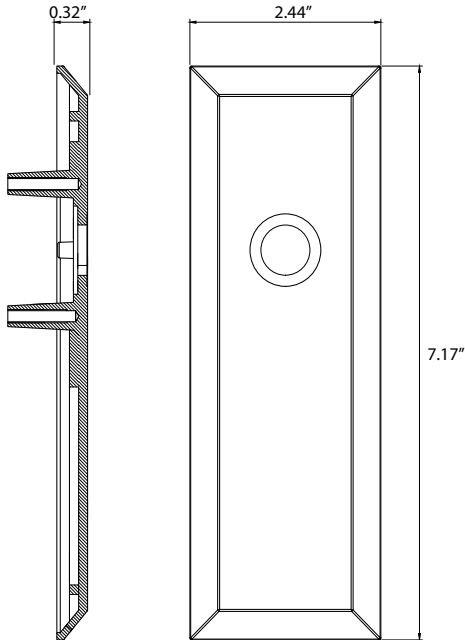

TECHNICAL SPECIFICATIONS

Keep Long Plate (PSG, PRV)

- > Design code: KEP
- > Material: Cast iron, zinc plated and powder coated
- > Functions: Passage, privacy, dummy

Dirk Lever on Keep Long Plate